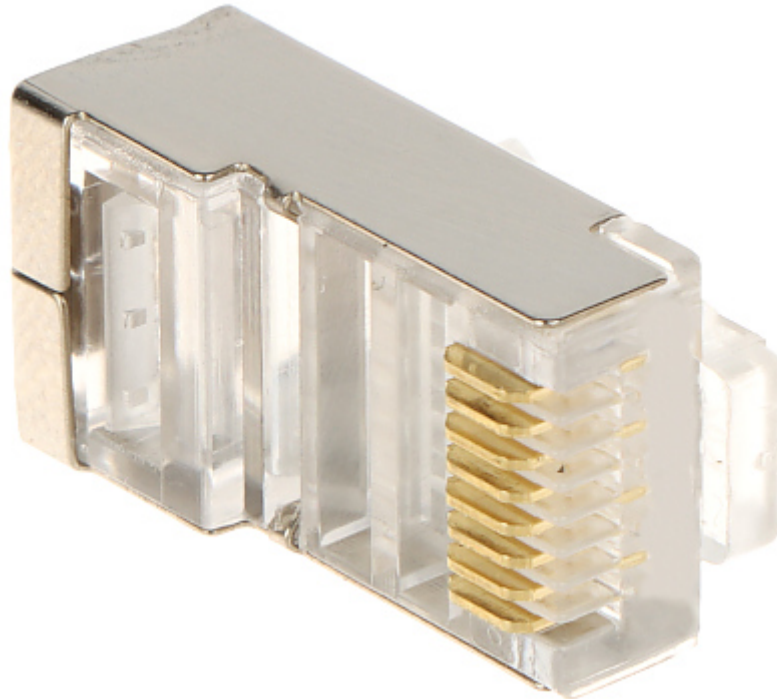

Code: RJ45/C6-EKRAN*P100

SHIELDED MODULAR PLUG **RJ45/C6-EKRAN*P100**

In package:	100 pcs The price for package
Connector type:	RJ45 (8P8C) Plug 8 pin
Attachment of connector elements:	Crimping
Wire mounting:	Crimping
Application:	Twisted-pair cable
Material:	PET
Example of application:	FTP kat. 6
Main features:	Very easy and quick assembly
Weight:	0.002 kg
Guarantee:	2 years