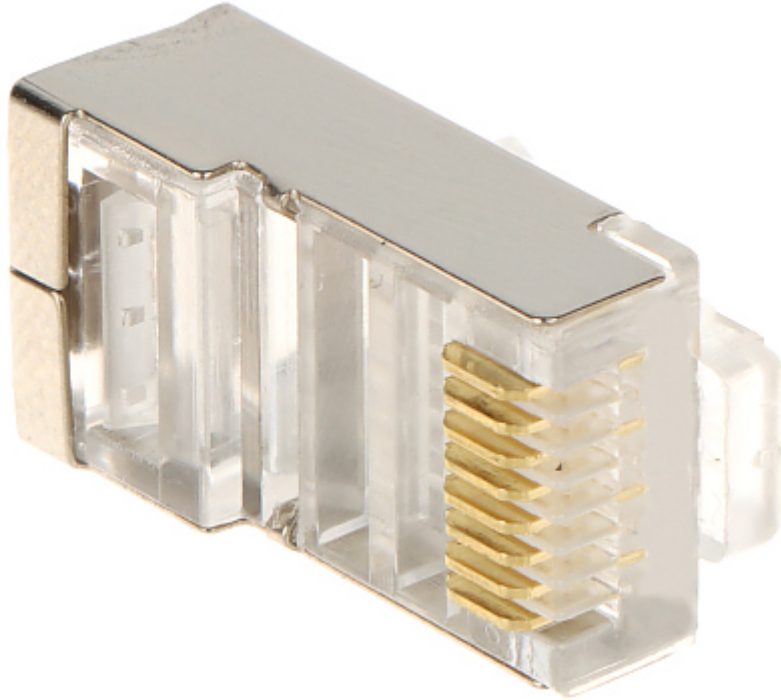

Code: RJ45/C6-EKRAN*P100

SHIELDED MODULAR PLUG **RJ45/C6-EKRAN*P100**

In package:	100 pcs The price for package
Connector type:	RJ45 (8P8C) Plug 8 pin
Attachment of connector elements:	Crimping
Wire mounting:	Crimping
Application:	Twisted-pair cable
Material:	PET
Example of application:	FTP kat. 6
Main features:	Very easy and quick assembly
Weight:	0.002 kg
Guarantee:	2 years