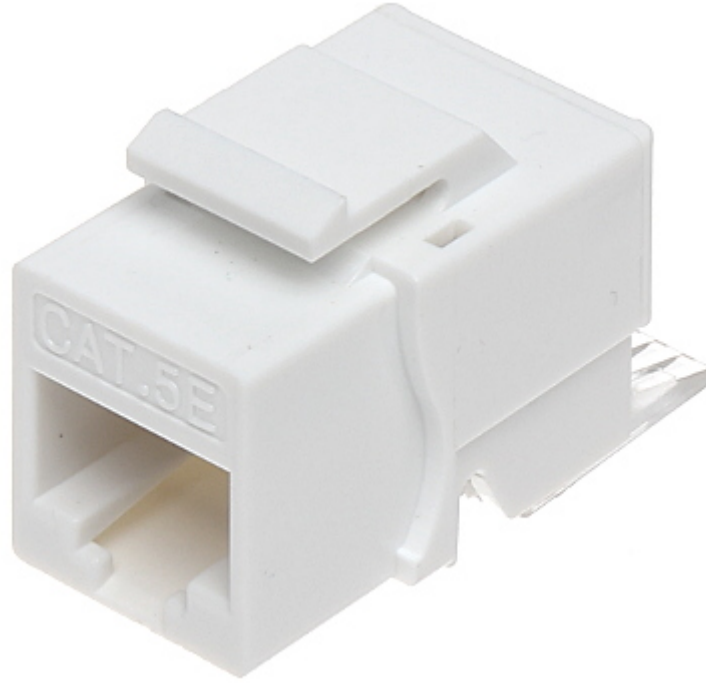

Code: FX-RJ45-56

## KEYSTONE CONNECTOR **FX-RJ45-56**

Connector type:	Socket RJ45
Color:	White
Wire mounting:	KRONE quick-connector - Fixing of the bottom (angle), snap closure, hinges
Application:	<ul style="list-style-type: none"><li>• Patch panel Keystone,</li><li>• UTP cat. 5e</li></ul>
Material:	PET
Main features:	<ul style="list-style-type: none"><li>• Very easy and quick installation without any tools</li><li>• Keystone assembly standard</li></ul>
Weight:	0.0075 kg
Dimensions:	17 x 24 x 33 mm (W x H x D)
Guarantee:	2 years