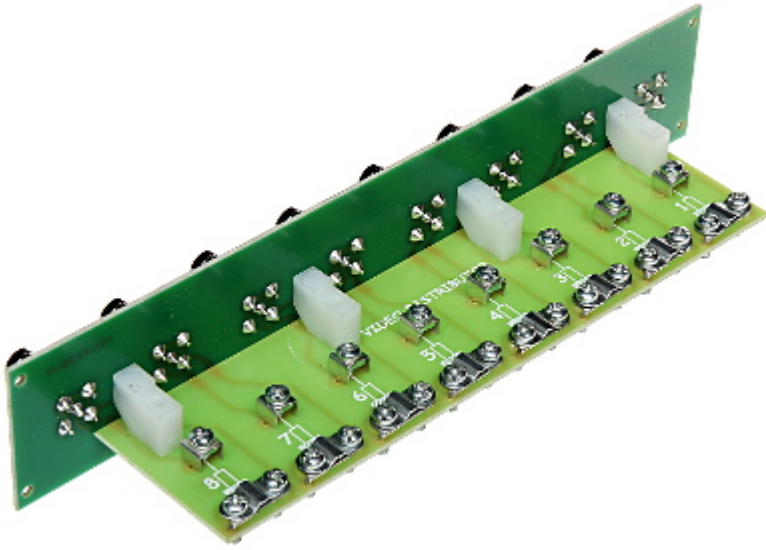

PACKAGE

Dimensions (L x W x H): 0x0x0 mm	Gross Weight: 0 kg