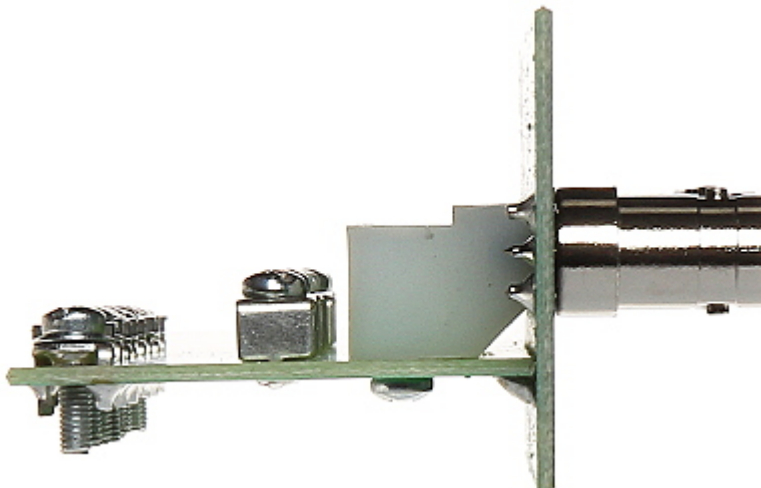

The G-8C/R is designed to comfortable and reliable connection up maximal 8 CCTV coaxial cables. The grounds of all sockets are galvanic isolated.

No more hanging down wires in the RACK cabinet. Take care about your wires arrangement.

The device is designed for mounting in A-19/FRAME and A10/FRAME frames.

Standard:	<ul style="list-style-type: none"> • AHD - 5 Mpx • HD-CVI - 8 Mpx 4K UHD • HD-TVI - 8 Mpx 4K UHD • CVBS - PAL / NTSC
Number of video outputs:	8 pcs BNC socket
Number of video inputs:	8 pcs screw terminals
Ground galvanic isolation:	✓
Housing:	PCB
Color:	Black

Operation temp. / Relative humidity:	-50 °C ... 55 °C / < 95 %
Weight:	0.12 kg
Dimensions:	216 x 40 x 64 mm
Manufacturer / Brand:	DELTA
Guarantee:	3 years

Front panel:

Top view:

Side view:

Rear view:

PACKAGE

Dimensions (L x W x H): 0x0x0 mm	Gross Weight: 0 kg
----------------------------------	--------------------