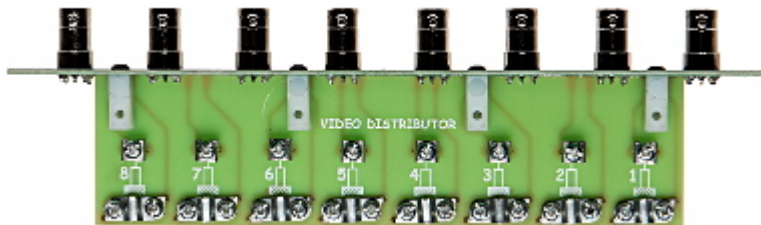

Operation temp. / Relative humidity:	-50 °C ... 55 °C / < 95 %
Weight:	0.12 kg
Dimensions:	216 x 40 x 64 mm
Manufacturer / Brand:	DELTA
Guarantee:	3 years

Front panel:

Top view:

Side view:

Rear view: