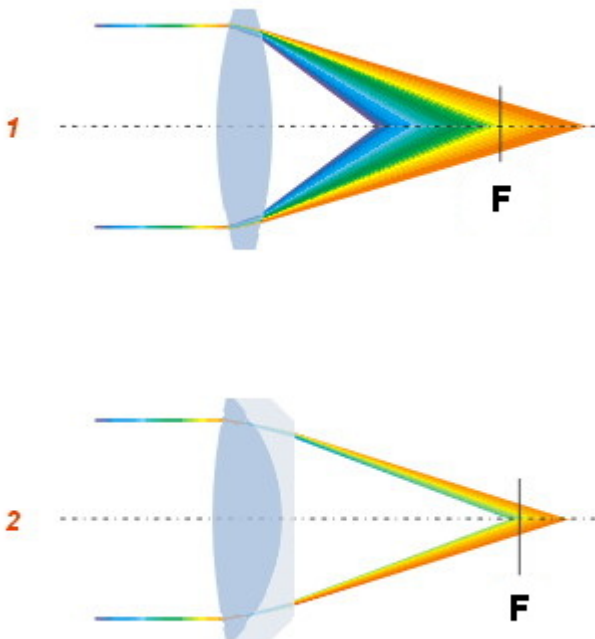

Dedicated sensor:	1/2.7 "
Dedicated resolution:	6 Mpx
Lens mount:	CS
Focal length:	5 ... 50 mm
Iris:	DC
Brightness:	1.6 (F)
Zoom:	manual
View angle for camera with 1/2.7 inch sensor:	49.6 ° ... 7 °
IR correction:	✓
Weight:	0.20 kg
Manufacturer / Brand:	DAHUA
Guarantee:	3 years

The picture shows the standard lenses system without IR correction (1), and IR corrected lenses (2):