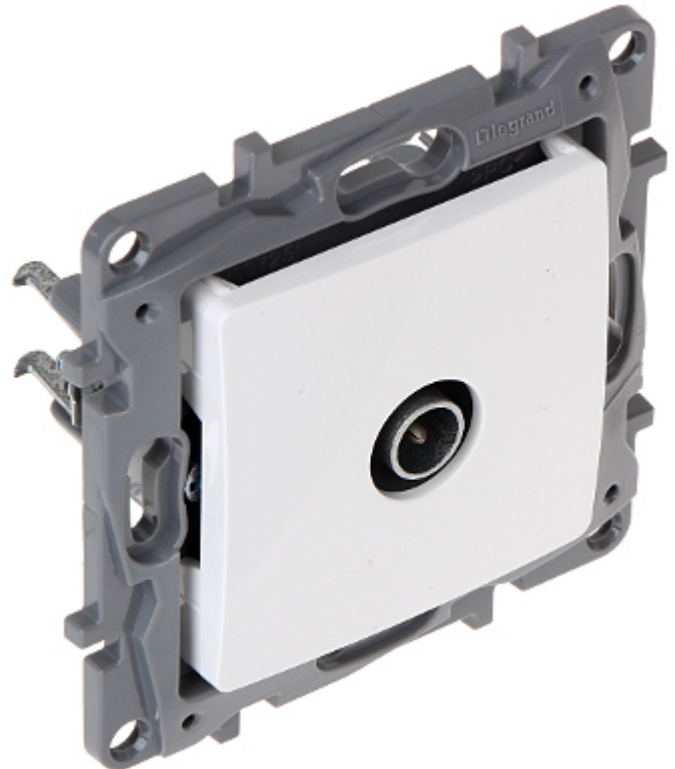

The LE-764551 end-of-line outlet is dedicated to the star-topology installations.

Mount:	Flush, Claw or screw mounting
TV frequency range:	5 ... 68 MHz 120 ... 862 MHz
TV tap attenuation:	1 dB
Application:	Niloe product series
Weight:	0.059 kg
Dimensions:	76 x 76 x 40 mm
Manufacturer / Brand:	LEGRAND
Guarantee:	2 years