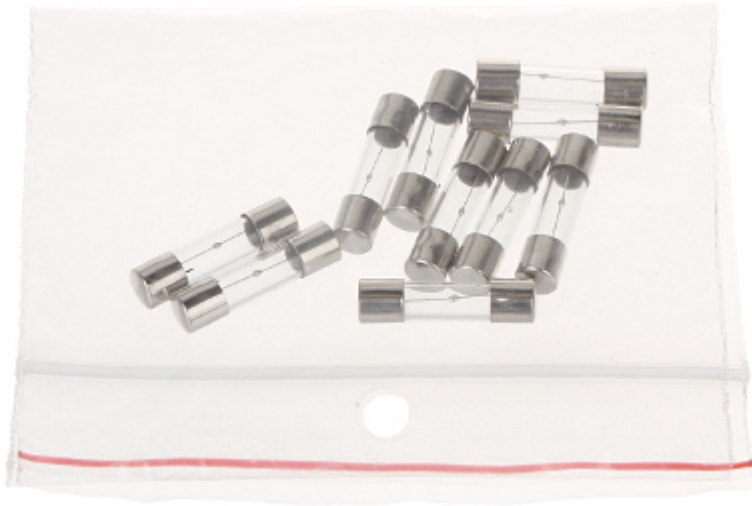

Package:

PACKAGE

Dimensions (L x W x H): 0x0x0 mm	Gross Weight: 0 kg