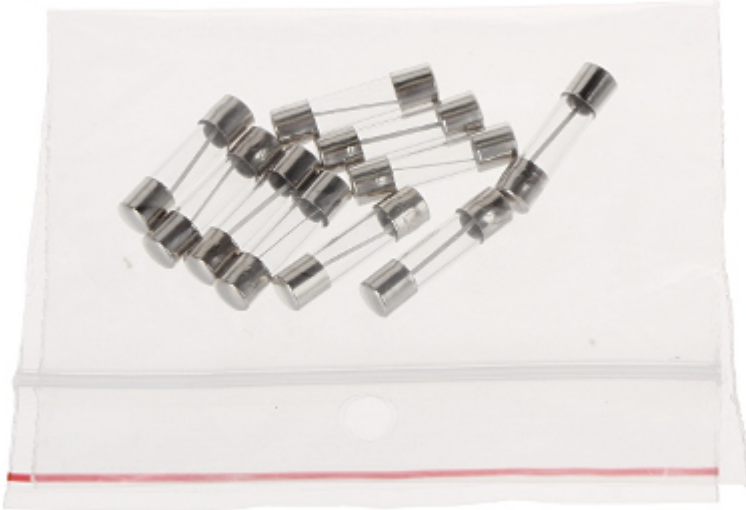

Package:

PACKAGE

Dimensions (L x W x H): 0x0x0 mm	Gross Weight: 0 kg