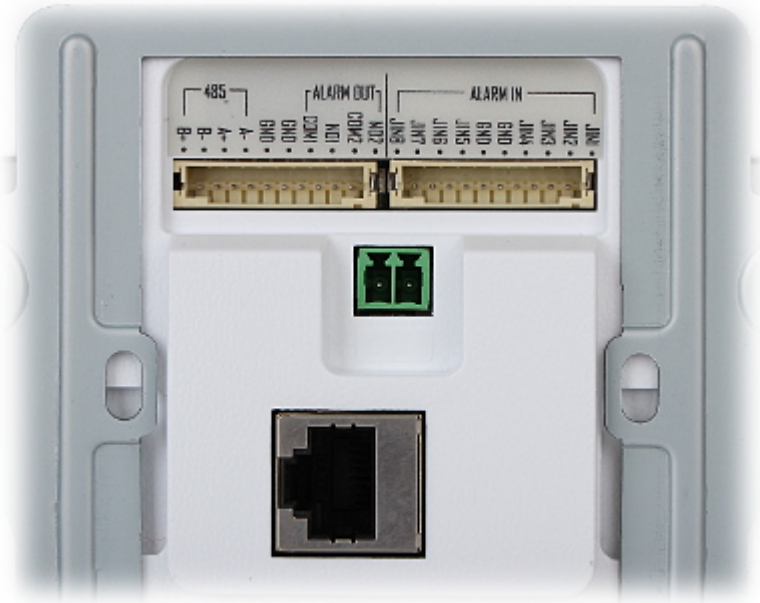

# User Manual

Code: DS-KH8300-T  
INDOOR PANEL IP **DS-KH8300-T** Hikvision

### Proper product disposal:

A marking of a crossed out waste bin indicates that the product may not be disposed together with other household waste in the entire EU. To avoid possible damage to the natural environment of health due to uncontrolled waste disposal, therefore, it should be handed over for recycling, propagating in this way sustainable use of natural resources.

Front view:

Rear view:

Device connectors:

Memory card slot:

Example of application:

1. DS-KH8300-T
2. Switch dedicated to the HIKVISION video intercom systems
3. Switch
4. Remote client
5. System management center