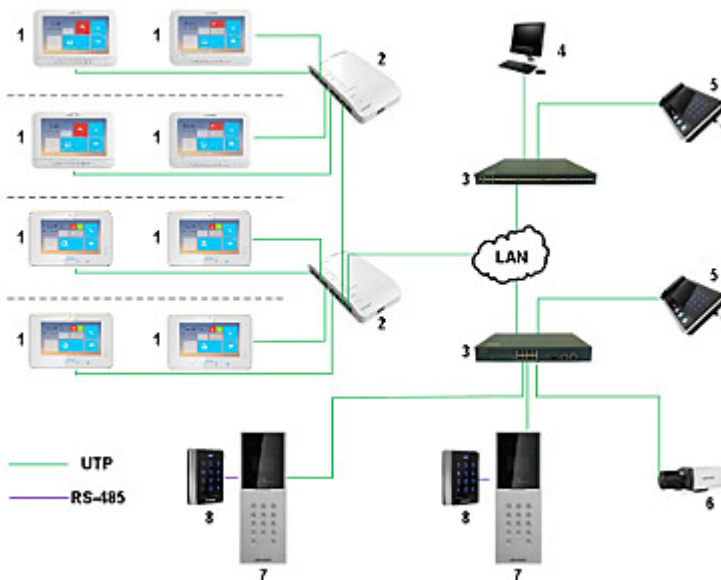

The DS-KH8300-T panel has been designed to create a simple and effective system of local communication. The device cooperates with video doorphones, and other panels working in Hikvision IP standard. It can be also used as simple alarm control panel, or notification module by the support 8 alarm inputs. The device is fully configurable via the **iVMS4200** software. In addition, the device has the ability to work with the **Hik-Connect** application on mobile devices. Default verification code for the Hik-Connect application: **ABCDEF**

Compatibility:	Interphone installation - Hikvision
Shield:	7 " TFT-LCD color matrix
Resolution:	1024 x 600
Internal memory:	256 MB (built-in)
Main features:	<ul style="list-style-type: none"> <li>• Microphone built-in,</li> <li>• Speakers built-in,</li> <li>• Bidirectional communication,</li> <li>• Smooth adjustment of monitor parameters: image brightness, ring tone volume and conversation volume,</li> <li>• Automatically capture and save images after the bell button pressing,</li> <li>• IP Hikvision cameras support,</li> <li>• The ability of direct communication between two or more panels,</li> <li>• Port RS-485,</li> <li>• The microSD cards support max. 32 GB (not included)</li> </ul>
Controlling:	Touch control keys + capacitive touch screen
Default administrator password:	123456
Default password for securing the zone:	123456
Alarm inputs:	8
Alarm outputs:	2
Power supply:	<ul style="list-style-type: none"> <li>• 12 V DC / 830 mA,</li> <li>• 24 V PoE</li> </ul>
Color:	White
Operation temp:	-10 °C ... 55 °C

Front view:

Rear view:

Device connectors:

Memory card slot:

Example of application:

1. DS-KH8300-T
2. Switch dedicated to the HIKVISION video intercom systems
3. Switch
4. Remote client
5. System management center

- 6. IP Camera
  - 7. Video doorphone
  - 8. Reader with keypad
- In the kit: