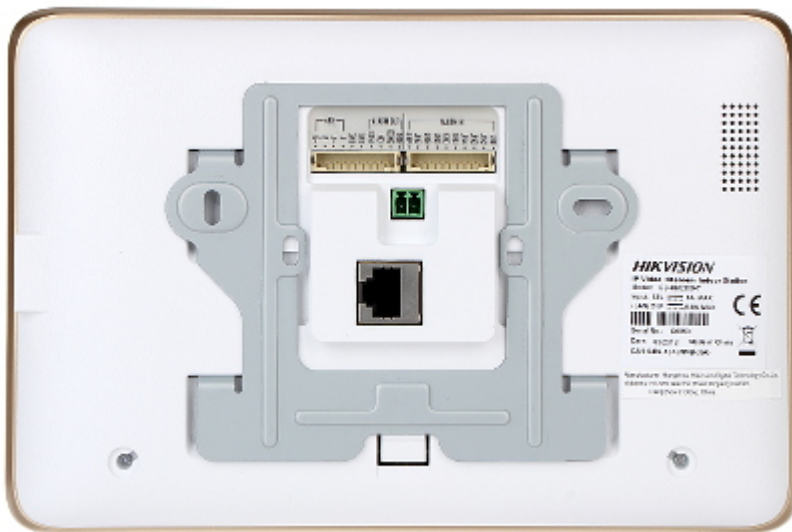

### Proper product disposal:

A marking of a crossed out waste bin indicates that the product may not be disposed together with other household waste in the entire EU. To avoid possible damage to the natural environment of health due to uncontrolled waste disposal, therefore, it should be handed over for recycling, propagating in this way sustainable use of natural resources.

Compatibility:	Interphone installation - Hikvision
Shield:	7 " TFT-LCD color matrix
Resolution:	1024 x 600
Internal memory:	256 MB (built-in)
Main features:	<ul style="list-style-type: none"> <li>• Microphone built-in,</li> <li>• Speakers built-in,</li> <li>• Bidirectional communication,</li> <li>• Smooth adjustment of monitor parameters: image brightness, ring tone volume and conversation volume,</li> <li>• Automatically capture and save images after the bell button pressing,</li> <li>• IP Hikvision cameras support,</li> <li>• The ability of direct communication between two or more panels,</li> <li>• Port RS-485,</li> <li>• The microSD cards support max. 32 GB (not included)</li> </ul>
Controlling:	Touch control keys + capacitive touch screen
Default administrator password:	123456
Default password for securing the zone:	123456
Alarm inputs:	8
Alarm outputs:	2
Power supply:	<ul style="list-style-type: none"> <li>• 12 V DC / 830 mA,</li> <li>• 24 V PoE</li> </ul>
Color:	White
Operation temp:	-10 °C ... 55 °C

Weight:	0.46 kg
Dimensions:	217 x 142 x 26 mm
Supported languages:	Polish, English, Czech, French, Spanish, Dutch, German, Portuguese, Italian
Manufacturer / Brand:	Hikvision
SAP Code:	305300168
Guarantee:	<b>3 years</b>

Front view:

Rear view:

Device connectors:

Memory card slot:

Example of application:

1. DS-KH8300-T
2. Switch dedicated to the HIKVISION video intercom systems
3. Switch
4. Remote client
5. System management center