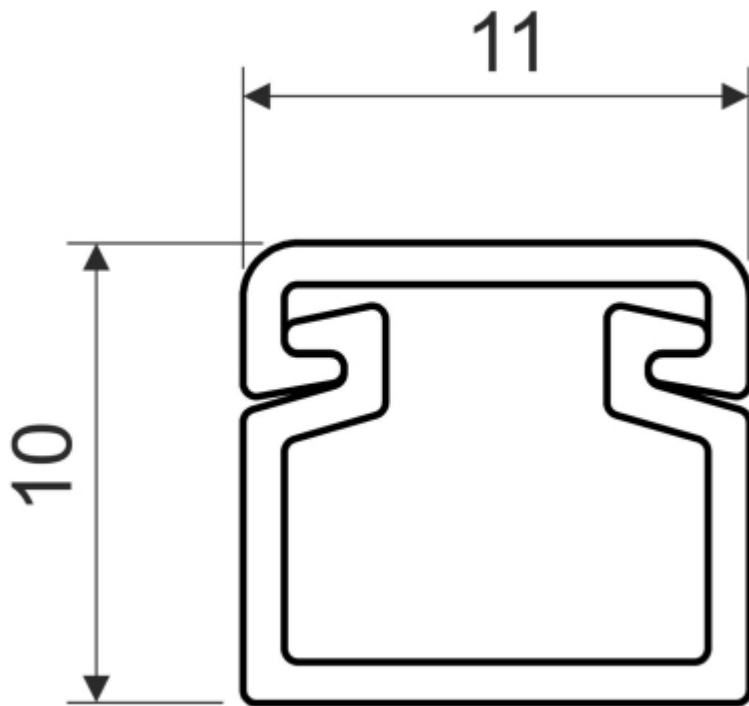

Width:	11 mm
Height:	10 mm
Length:	2000 mm
Material:	PVC
Color:	White
Main features:	<ul style="list-style-type: none">• flammability index : 850 °C• impact resistance : 0.5 J• inside area : 50 mm²
Operation temp:	-5 °C ... 60 °C
"Index of Protection":	IP40
Weight:	0.114 kg
Manufacturer / Brand:	KOPOS
Guarantee:	2 years

Dimensions

PACKAGE

Dimensions (L x W x H): 0x0x0 mm	Gross Weight: 0 kg
----------------------------------	--------------------