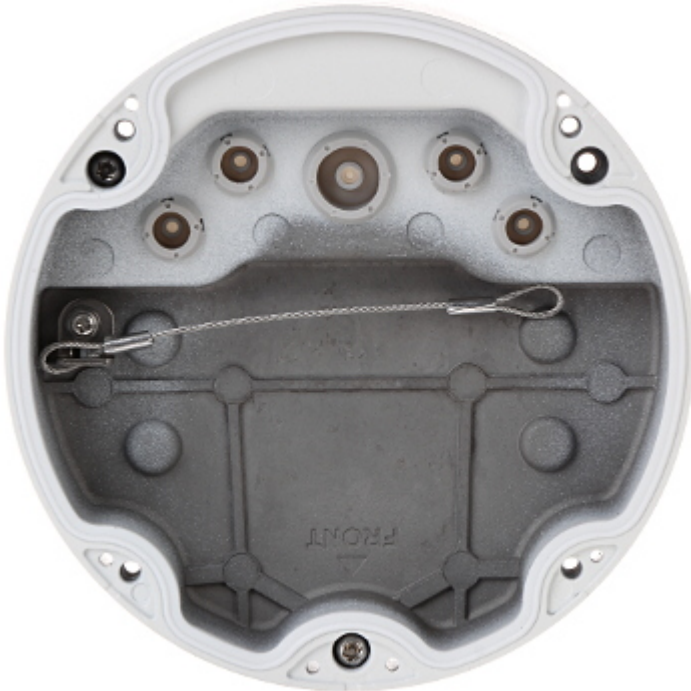

User Manual

Code: DS-2CD2643G0-IZS(2.8-12MM)
IP VANDALPROOF CAMERA **DS-2CD2643G0-IZS(2.8-12MM)** - 4 Mpx Hikvision

Warning!

Please read the user manual included in this work as it contains important information related with safety of installation and use of the device.

Front view:

Side view:

Memory card slot:

Camera connectors:

Bracket view:

Camera and bracket dimensions:

In the kit:

PACKAGE