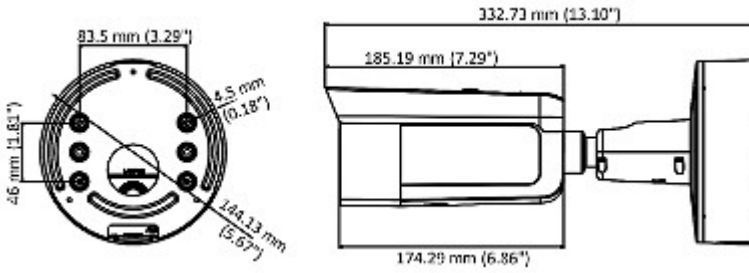

| | |
|-----------------------|--|
| Supported languages: | Polish, English, Bulgarian, Croatian, Czech, Danish, Estonian, Finnish, French, Greek, Spanish, Dutch, Lithuanian, Latvian, German, Norwegian, Portuguese, Russian, Romanian, Serbian, Slovak, Slovenian, Swedish, Turkish, Hungarian, Vietnamese, Italian |
| Weight: | 1.84 kg |
| Dimensions: | Ø 144 x 333 mm |
| Manufacturer / Brand: | Hikvision |
| SAP Code: | 311300922 |
| Guarantee: | 3 years |

Front view:

Side view:

Memory card slot:

Camera connectors:

Bracket view:

Camera and bracket dimensions:

In the kit:

PACKAGE

| | |
|----------------------------------|--------------------|
| Dimensions (L x W x H): 0x0x0 mm | Gross Weight: 0 kg |
|----------------------------------|--------------------|