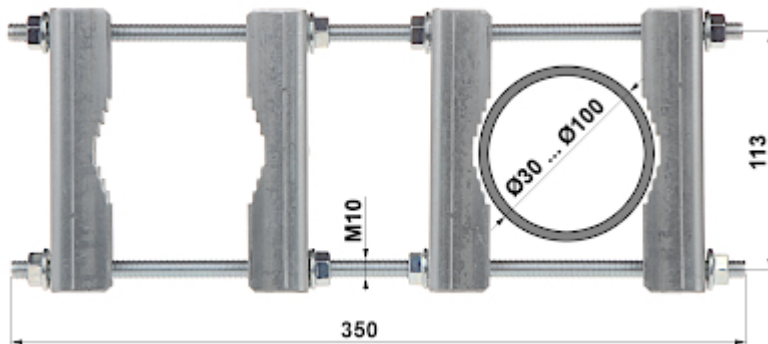

Clamp to mount two masts parallel to each other.

Material:	Steel galvanized
Mast diameter:	max. 100 mm
Main features:	The whole galvanized

Manufacturer / Brand:	DELTA
Guarantee:	3 years

Side view:

Dimensions: