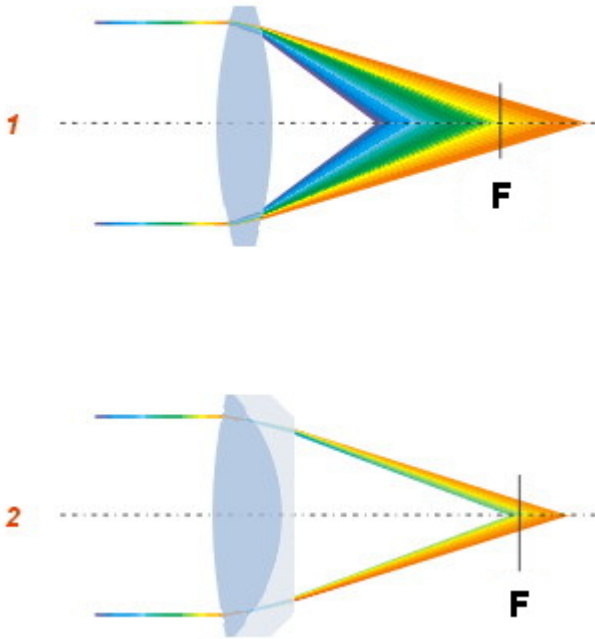

PACKAGE

Dimensions (L x W x H): 0x0x0 mm	Gross Weight: 0 kg