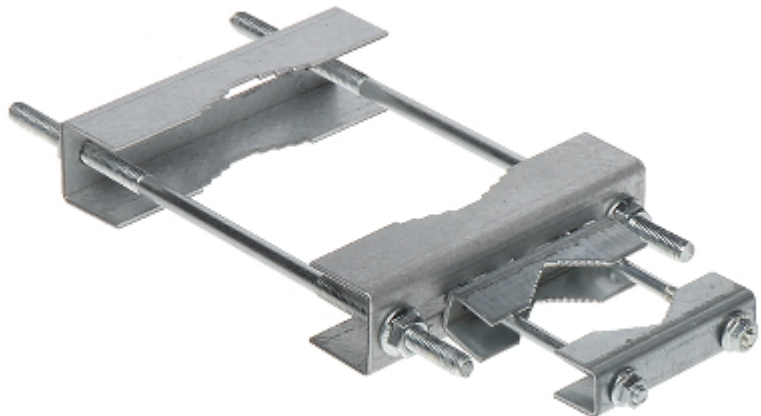

Clamp to mount two masts parallel to each other.

Material:	Steel galvanized
Mast diameter:	<ul style="list-style-type: none"> • Main mast : max. 100 mm, • Extra mast : max. 43 mm
Main features:	The whole galvanized
Manufacturer / Brand:	DELTA
Guarantee:	3 years