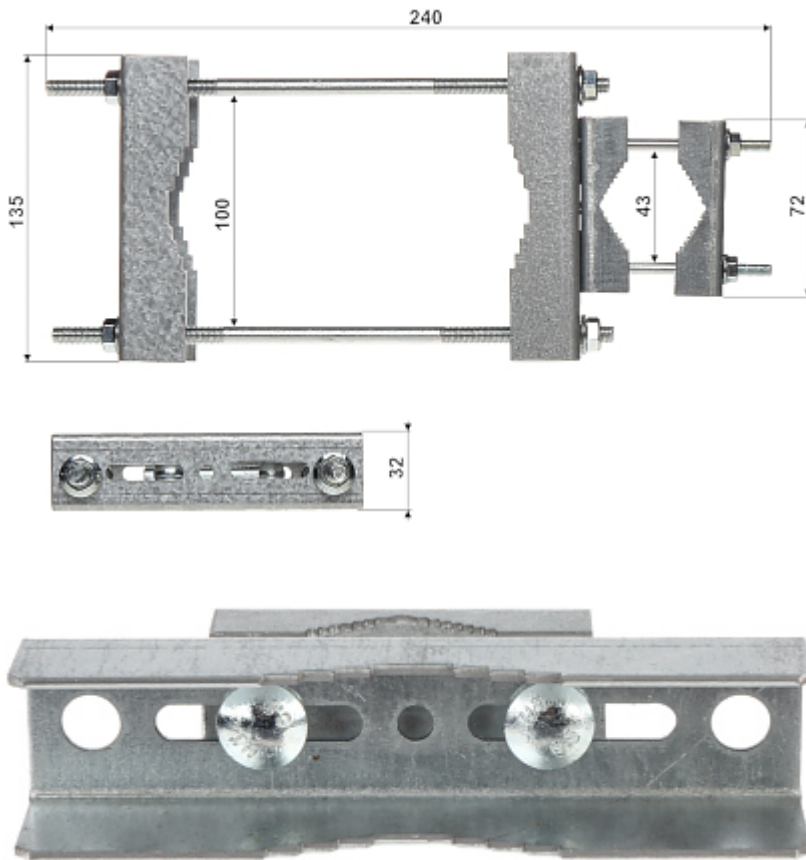

Clamp to mount two masts parallel to each other.

Material:	Steel galvanized
Mast diameter:	<ul style="list-style-type: none"> • Main mast : max. 100 mm, • Extra mast : max. 43 mm
Main features:	The whole galvanized
Manufacturer / Brand:	DELTA
Guarantee:	3 years

Dimensions:

PACKAGE

Dimensions (L x W x H): 0x0x0 mm	Gross Weight: 0 kg
----------------------------------	--------------------