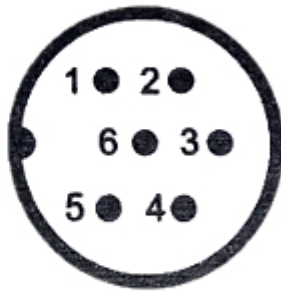

Application:	AUTONE mobile recorders and cameras
Main features:	Very easy and quick assembly
Weight:	0.17 kg
Manufacturer / Brand:	AUTONE
Guarantee:	2 years

Cable connectors:

M12 connector:

- 1 DC+
- 2 DC-
- 3 TX+
- 4 TX-
- 5 RX+
- 6 RX-