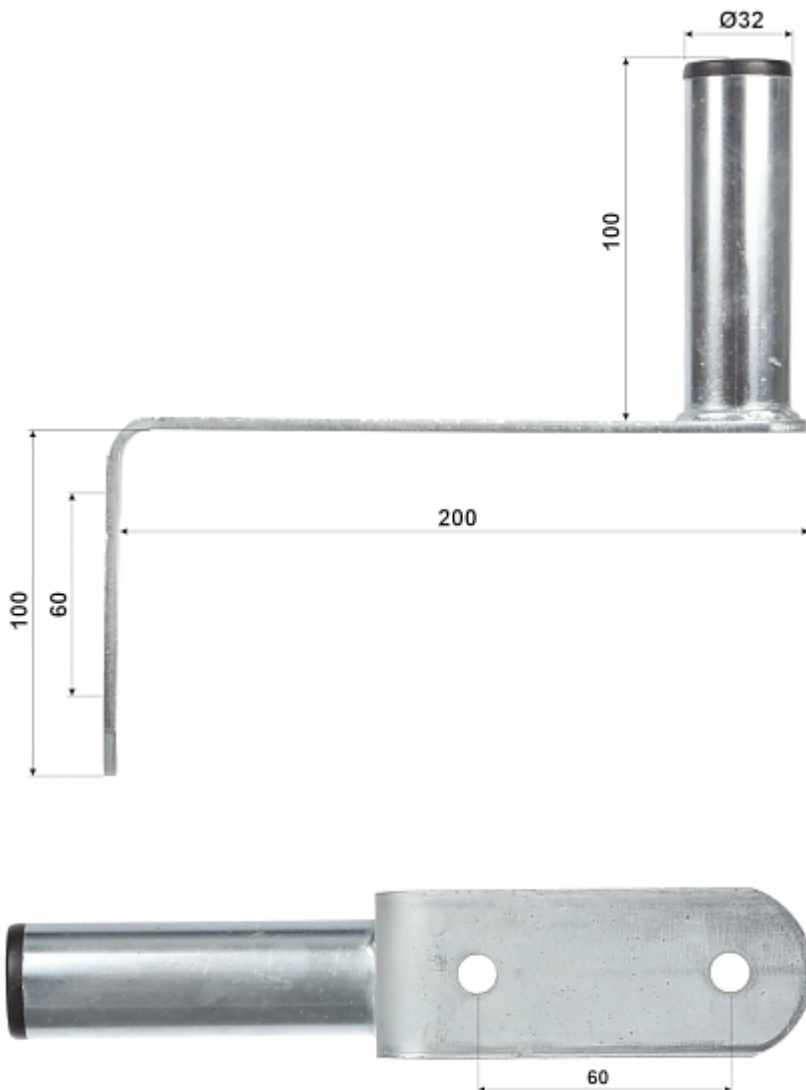

Material:	Metal
Diameter:	Ø 32 mm
Height:	100 mm
Distance from mounting surface:	200 mm
Mount:	2 x Expansion plugs
Main features:	The whole galvanized
Manufacturer / Brand:	DELTA
Guarantee:	3 years

Dimensions: