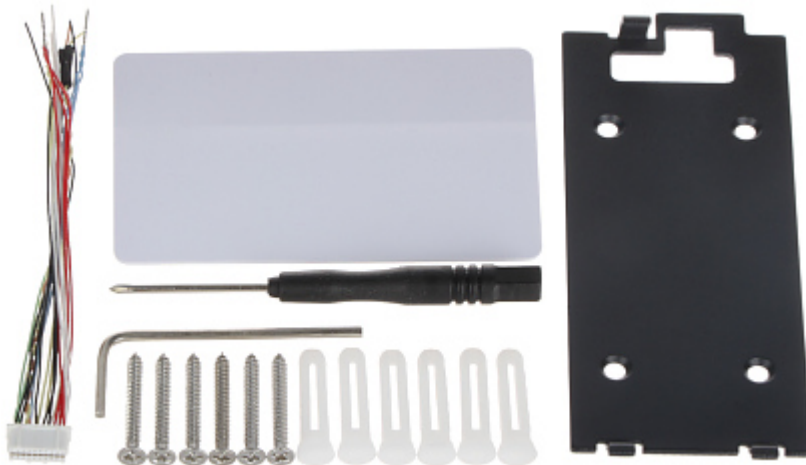

Front panel:

Rear view:

Connectors:

Connectors:

In the kit:

PACKAGE

Dimensions (L x W x H): 0x0x0 mm	Gross Weight: 0 kg
----------------------------------	--------------------