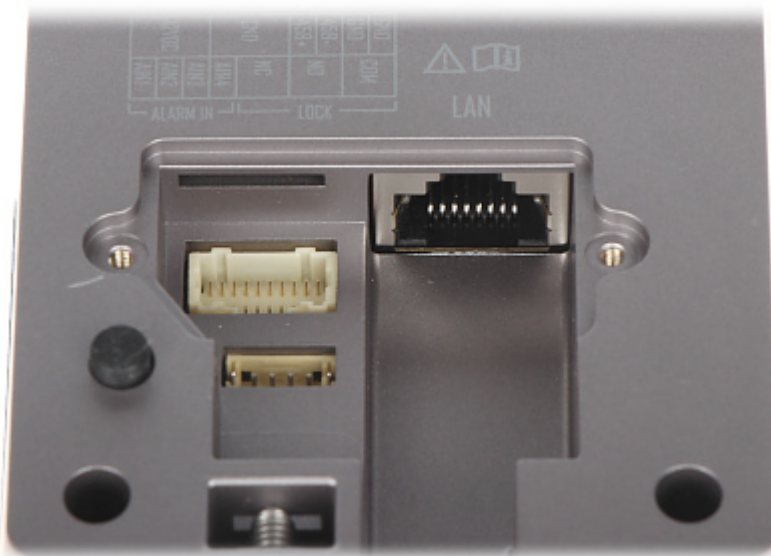

Connectors:

Connectors: