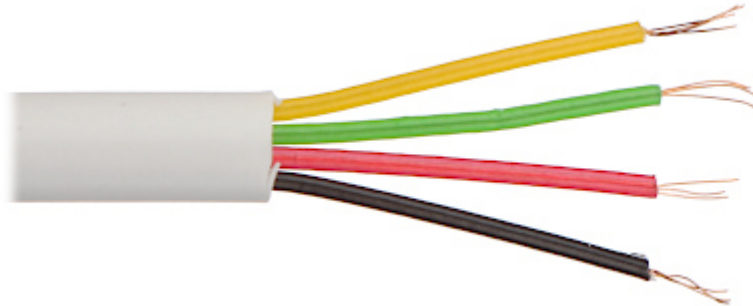

In section:	100 m . Price for 1m when buying a whole roll
Inner conductor:	4 x (7 x 0.12 mm) Stranded wire Cu
Outer coating:	PVC
Coating color:	White
Main features:	• Flat construction
Guarantee:	2 years