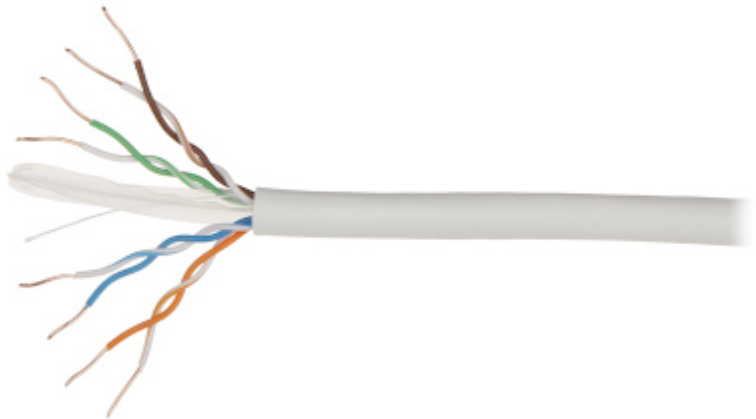

The PFM920I-6UN-C-V2 twisted-pair cable is designed to professional applications of installation.

For convenience, cable is marking with length counter printed with 1 m distance step.

In section:	305 m . Price for 1m when buying a whole roll
Type:	UTP cat. 6
Inner conductor:	Ø 0.53 mm, Cu=99.97%, Wire
Resistance:	max. 8.7 Ω / 100 m
Shield:	—
Outer coating:	Ø 6.0 mm PVC