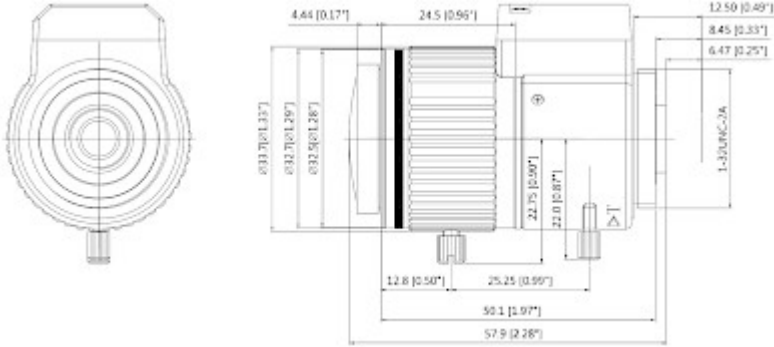

Vari-focal IR corrected lens for day/night megapixel cameras. The lens uses a combination of lenses to compensate the chromatic aberration for infrared wavelengths.

Dedicated sensor:	1/2.7 "
Dedicated resolution:	6 Mpx
Lens mount:	CS
Focal length:	2.7 ... 12 mm
Iris:	DC
Brightness:	1.6 (F)
Zoom:	manual
View angle for camera with 1/2.7 inch sensor:	29.9 ° ... 102.6 °
View angle for camera with 1/3 inch sensor:	27.1 ° ... 91.3 °
IR correction:	✓
Weight:	0.08 kg
Dimensions:	Ø 34 x 58 mm
Manufacturer / Brand:	DAHUA
Guarantee:	<b>3 years</b>

The picture shows the standard lenses system without IR correction (1), and IR corrected lenses (2):

Dimensions:

## PACKAGE

Dimensions (L x W x H): 0x0x0 mm	Gross Weight: 0 kg
----------------------------------	--------------------