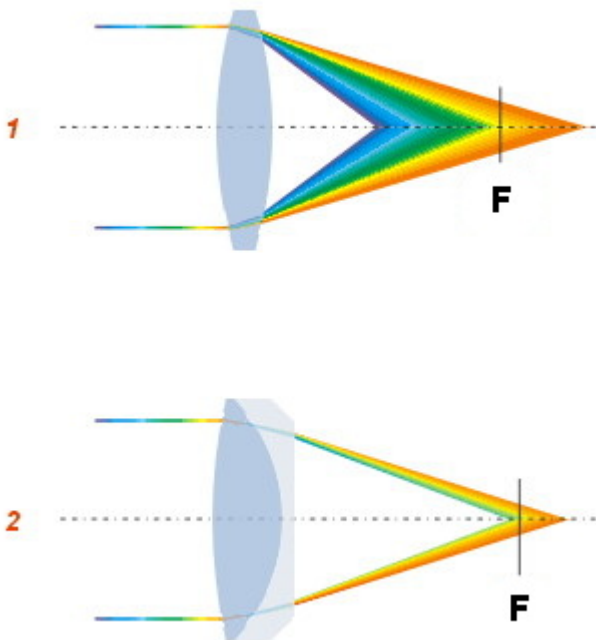

Vari-focal IR corrected lens for day/night megapixel cameras. The lens uses a combination of lenses to compensate the chromatic aberration for infrared wavelengths.

Dedicated sensor:	1/2.7 "
Dedicated resolution:	6 Mpx
Lens mount:	CS
Focal length:	2.7 ... 12 mm
Iris:	DC
Brightness:	1.6 (F)
Zoom:	manual
View angle for camera with 1/2.7 inch sensor:	29.9 ° ... 102.6 °
View angle for camera with 1/3 inch sensor:	27.1 ° ... 91.3 °
IR correction:	✓
Weight:	0.08 kg
Dimensions:	Ø 34 x 58 mm
Manufacturer / Brand:	DAHUA
Guarantee:	<b>3 years</b>

The picture shows the standard lenses system without IR correction (1), and IR corrected lenses (2):

Dimensions: