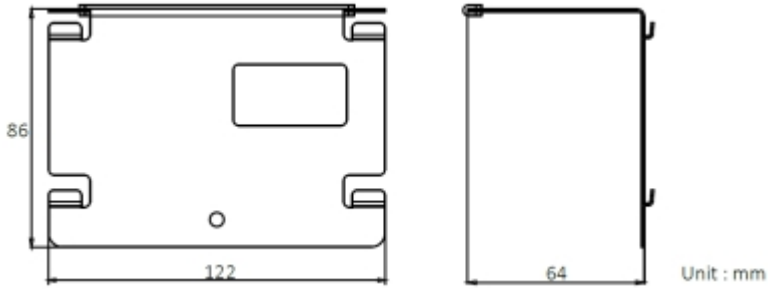

Material:	Stainless steel
Application:	DS-KH6320-TE1, DS-KH6320-WTE1, DS-KH6320-WTE2, DS-KH8520-WTE1
Color:	Silver
Weight:	0.116 kg

External dimensions:	122 x 86 x 64 mm
Manufacturer / Brand:	Hikvision
SAP Code:	305700562
Guarantee:	3 years

Rear view:

Side view:

Dimensions:

PACKAGE

Dimensions (L x W x H): 0x0x0 mm	Gross Weight: 0 kg
----------------------------------	--------------------