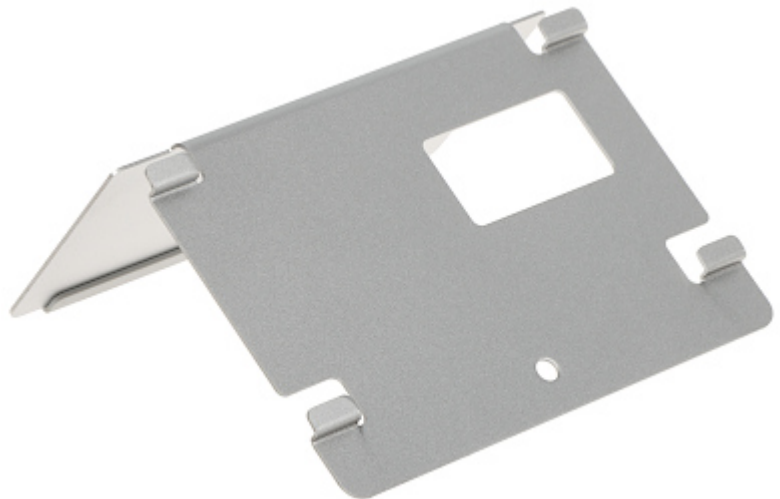

The DS-KABH6320-T desk stand allows for safe and aesthetic installation of the internal panel on a table, desk or shelf. This solution allows to resign from the permanent installation of the panel on the wall. The product's construction ensures easy access to the connectors of the panel mounted on it.