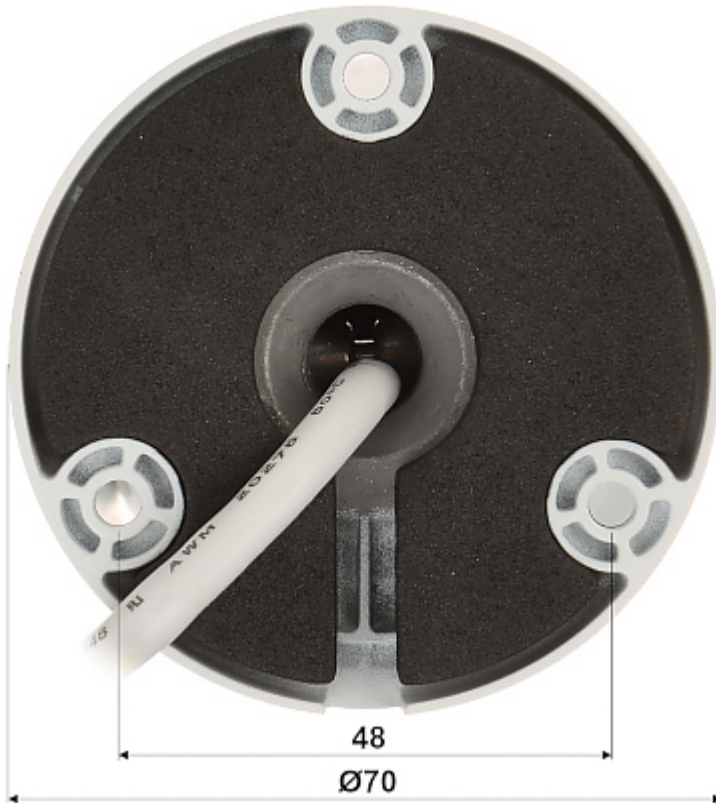

User Manual

Code: IPC-F22FEP

IP CAMERA **IPC-F22FEP** Wi-Fi BULLET 2 Full-Color - 1080p 2.8 mm

Warning!

Please read the user manual included in this work as it contains important information related with safety of installation and use of the device.

User Manual

Code: IPC-F22FEP

IP CAMERA **IPC-F22FEP** Wi-Fi BULLET 2 Full-Color - 1080p 2.8 mm

| | |
|--------------------------------|---|
| Mobile phones support: | Access by a cloud (P2P) <ul style="list-style-type: none">• Android: Free application IMOU• iOS (iPhone): Free application IMOU |
| Default admin user / password: | admin / - The administrator password should be set at the first start |
| Default IP address: | DHCP |
| Web browser access ports: | — |
| PC client access ports: | — |
| Mobile client access ports: | — |
| Port ONVIF: | — |
| RTSP URL: | — |
| Memory card slot: | Micro SD memory cards up to 256GB support (possible local recording) |
| Main features: | <ul style="list-style-type: none">• Wi-Fi Module - IEEE 802.11 b/g/n,• MIMO technology - increases the throughput of wireless link (multiple antennas transmission)• Motion Detection• People detection• D-ZOOM - Digital Zoom : 16x• Built-in alarm siren• LED Floodlight• Full Color - colorful night mode• Light and sound alarm• IMOU Cloud• RESET button |
| Power supply: | 12 V DC / 1 A (power adapter included) |
| Power consumption: | < 5.32 W |
| "Index of Protection": | IP67 |
| Weight: | 0.36 kg |
| Dimensions: | 148 x 74 x 74 mm |
| Supported languages: | — |
| Manufacturer / Brand: | DAHUA |
| Guarantee: | 2 years |

Front view:

Side view:

Bottom view:

Memory card slot:

Mounting side view:

In the kit:

PACKAGE

| | |
|----------------------------------|--------------------|
| Dimensions (L x W x H): 0x0x0 mm | Gross Weight: 0 kg |
|----------------------------------|--------------------|

User Manual

Code: IPC-F22FEP

IP CAMERA **IPC-F22FEP** Wi-Fi BULLET 2 Full-Color - 1080p 2.8 mm
