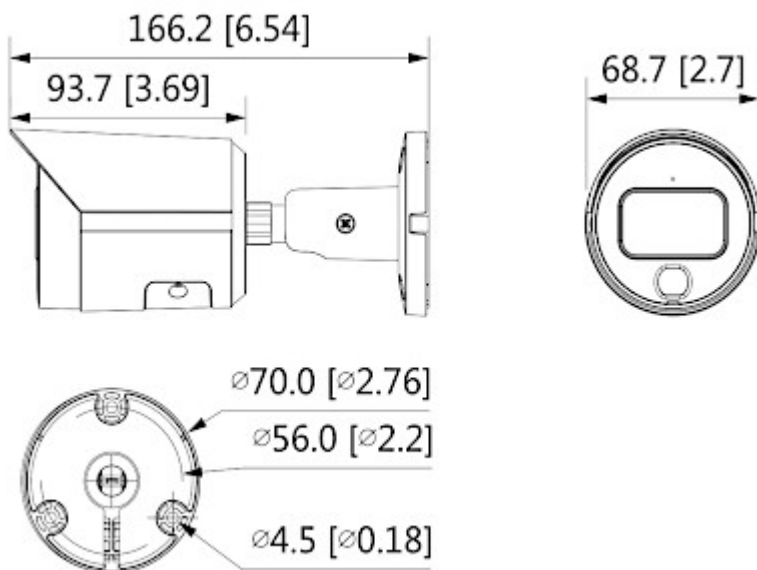

Standard:	TCP/IP
Sensor:	1/3 " CMOS
Matrix size:	4 Mpx
Resolution:	2688 x 1520 - 4 Mpx , 2560 x 1440 - 3.7 Mpx , 2304 x 1296 - 3 Mpx , 1920 x 1080 - 1080p , 1280 x 960 - 1.3 Mpx , 1280 x 720 - 720p
Lens:	2.8 mm
View angle:	<ul style="list-style-type: none"> <li>• 96 ° (manufacturer data)</li> <li>• 98 ° (our tests result)</li> </ul>
Min. illumination:	0.004 Lux / F1.0 (color)
White light LED illuminator range:	30 m
S/N ratio:	> 56 dB
RS-485 interface:	—
Memory card slot:	Micro SD memory cards up to 256GB support (possible local recording)
Image compression method:	H.265+ / H.265 / H.264+ / H.264 / MJPEG
Alarm inputs / outputs:	—
Audio:	<ul style="list-style-type: none"> <li>• Microphone built-in</li> <li>• Audio transmission via network</li> <li>• Audio detection</li> </ul>

Manufacturer / Brand:	DAHUA
Guarantee:	<b>3 years</b>

Front view:

Side view:

Memory card slot:

Dimensions:

In the kit:

PACKAGE

Dimensions (L x W x H): 0x0x0 mm	Gross Weight: 0 kg
----------------------------------	--------------------