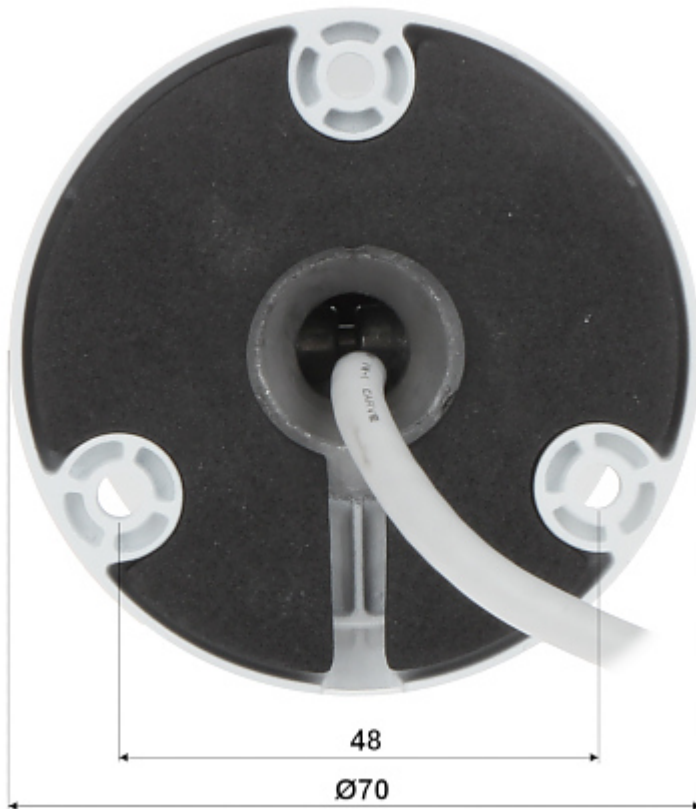

Manufacturer / Brand:	DAHUA
Guarantee:	<b>3 years</b>

Front view:

Side view:

Memory card slot:

Dimensions:

In the kit:

PACKAGE

Dimensions (L x W x H): 0x0x0 mm	Gross Weight: 0 kg
----------------------------------	--------------------