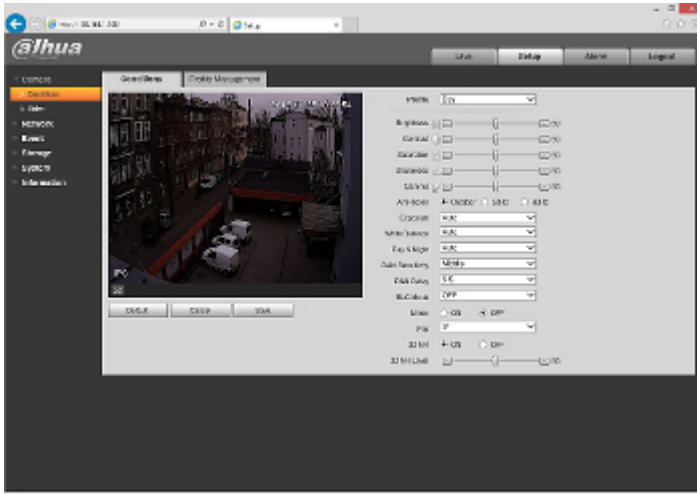

User Manual

Code: IPC-HFW1431S-0280B-S4-BLACK
IP CAMERA **IPC-HFW1431S-0280B-S4-BLACK** 4 Mpx 2.8 mm DAHUA

Guarantee:

3 years

Side view:

Camera mounting side view:

See how to initialize DAHUA cameras:

:

In the kit:

Example captures of device interface:

User Manual

Code: IPC-HFW1431S-0280B-S4-BLACK
IP CAMERA **IPC-HFW1431S-0280B-S4-BLACK** 4 Mpx 2.8 mm DAHUA

DELTA-OPTI Monika Matysiak; <https://www.delta.poznan.pl>
POL; 60-713 Poznań; Graniczna 10
e-mail: delta-opti@delta.poznan.pl; tel: +(48) 61 864 69 60