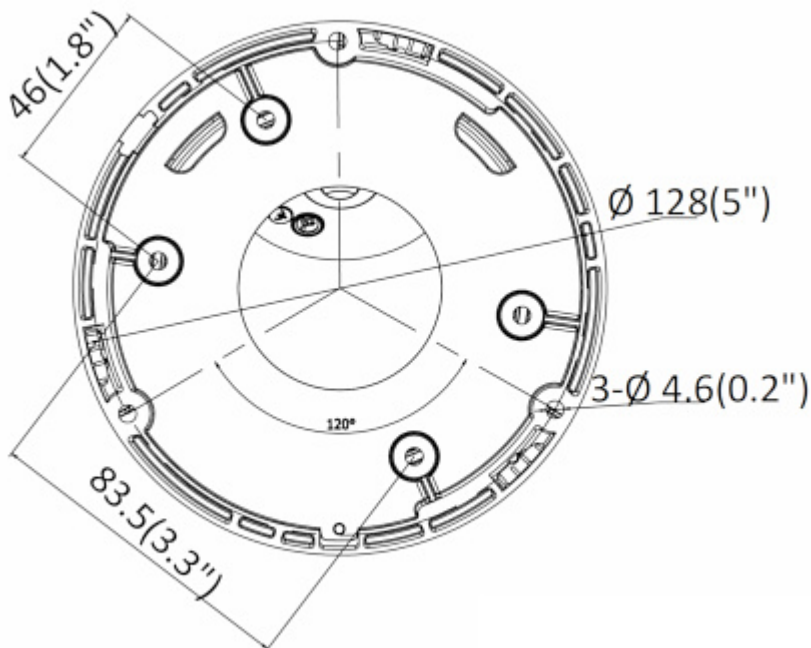

Camera is out from clamping ring:

Memory card slot and "Reset" button:

Mounting side view:

Camera dimensions:

In the kit:

PACKAGE

Dimensions (L x W x H): 0x0x0 mm	Gross Weight: 0 kg
----------------------------------	--------------------