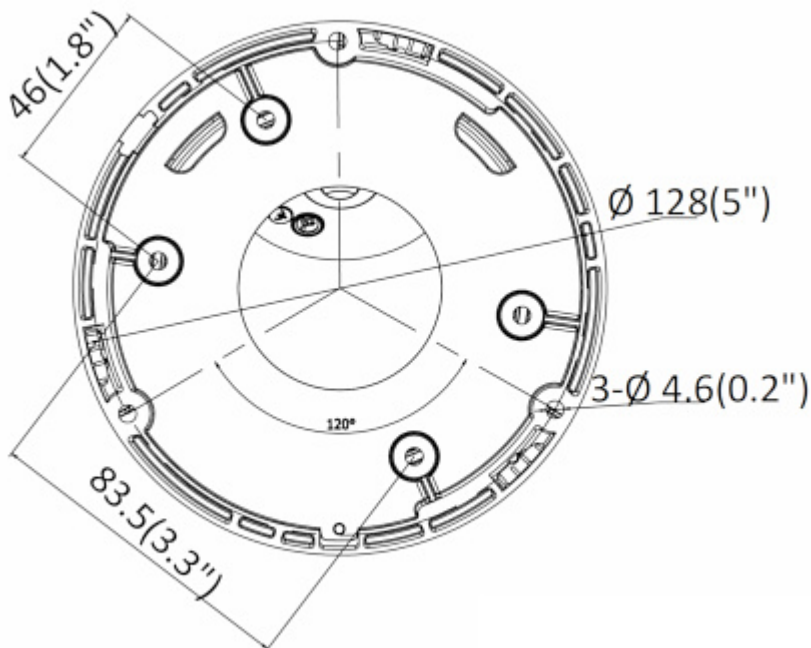

Camera is out from clamping ring:

Memory card slot and "Reset" button:

Mounting side view:

Camera dimensions:

In the kit: