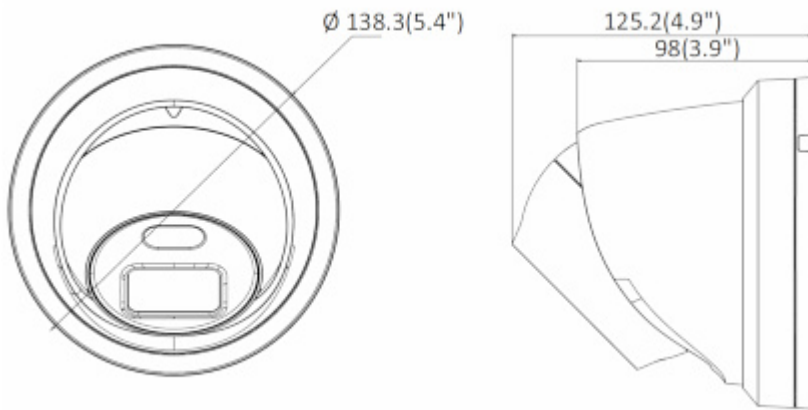

Camera is out from clamping ring:

Memory card slot and "Reset" button:

Mounting side view:

Camera dimensions:

In the kit: