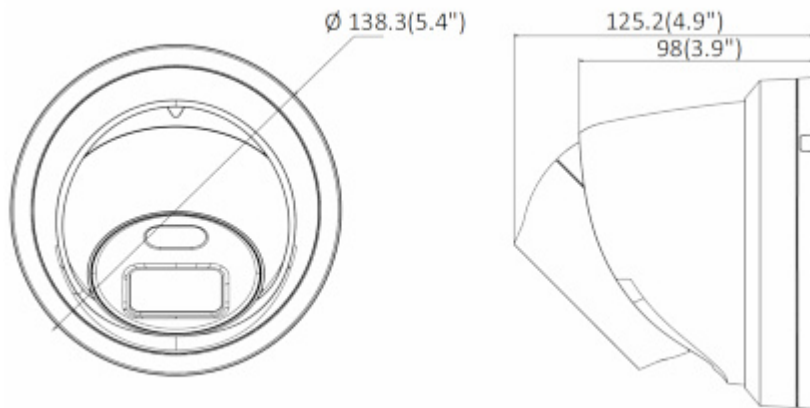

Camera is out from clamping ring:

Memory card slot and "Reset" button:

Mounting side view:

Camera dimensions:

In the kit:

PACKAGE

Dimensions (L x W x H): 0x0x0 mm	Gross Weight: 0 kg
----------------------------------	--------------------