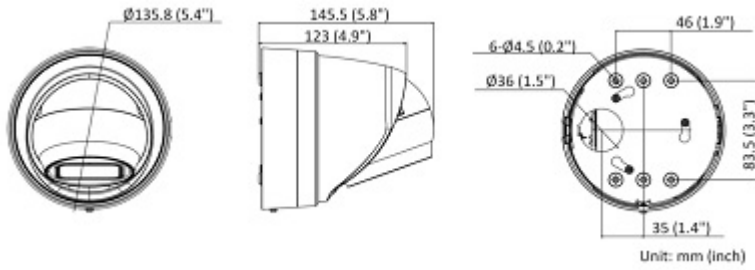

DELTA-OPTI Monika Matysiak; <https://www.delta.poznan.pl>
POL; 60-713 Poznań; Graniczna 10
e-mail: delta-opti@delta.poznan.pl; tel: +(48) 61 864 69 60

Color:	White
"Index of Protection":	IP66
Vandal-proof:	IK10
Operation temp:	-30 °C ... 60 °C
Weight:	1.14 kg
Dimensions:	Ø 136 x 146 mm
Supported languages:	Polish, English, Bulgarian, Croatian, Czech, Danish, Estonian, Finnish, French, Greek, Spanish, Dutch, Lithuanian, Latvian, German, Norwegian, Portuguese, Russian, Romanian, Serbian, Slovak, Slovenian, Swedish, Turkish, Ukrainian, Hungarian, Italian
Manufacturer / Brand:	Hikvision
SAP Code:	311315189
Guarantee:	3 years

Camera is out from clamping ring:

Memory card slot and "Reset" button:

Camera connectors:

Mounting side view:

Dimensions:

User Manual

Code: DS-2CD2H46G2-IZS(2.8-12MM)(C)
IP VANDALPROOF CAMERA **DS-2CD2H46G2-IZS(2.8-12MM)(C)** ACUSENSE - 4 Mpx -
MOTOZOOM Hikvision

In the kit:

PACKAGE

Dimensions (L x W x H): 0x0x0 mm	Gross Weight: 0 kg
----------------------------------	--------------------