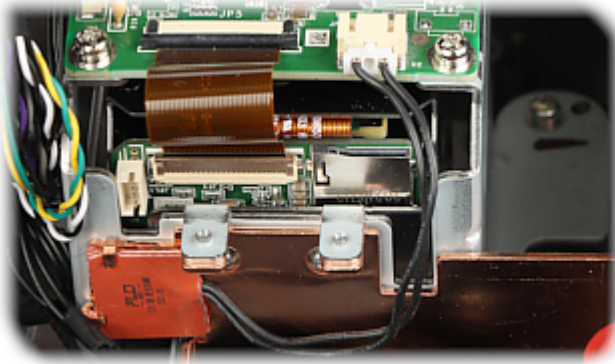

Camera connectors: