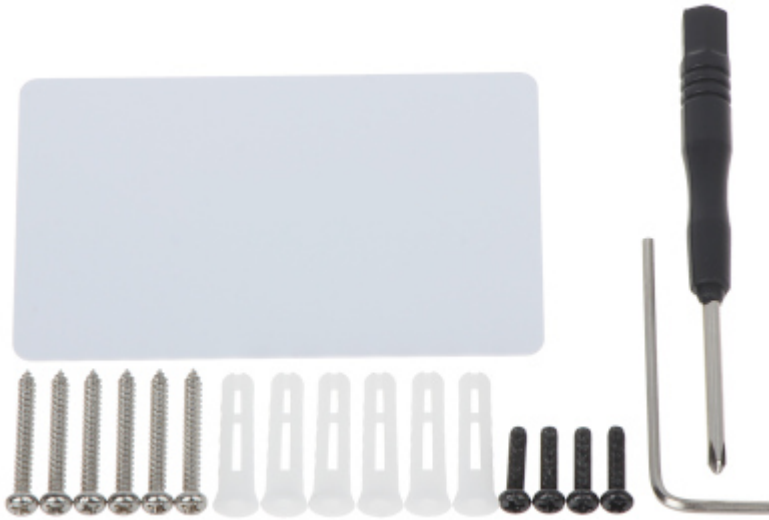

Front panel:

Rear view:

Internal view (after open the enclosure):

Connectors:

Memory card slot:

In the kit:

User Manual

Code: DS-KV8113-WME1(B)/SU
WIRELESS VIDEO DOORPHONE **DS-KV8113-WME1(B)/SU** Wi-Fi / IP Hikvision