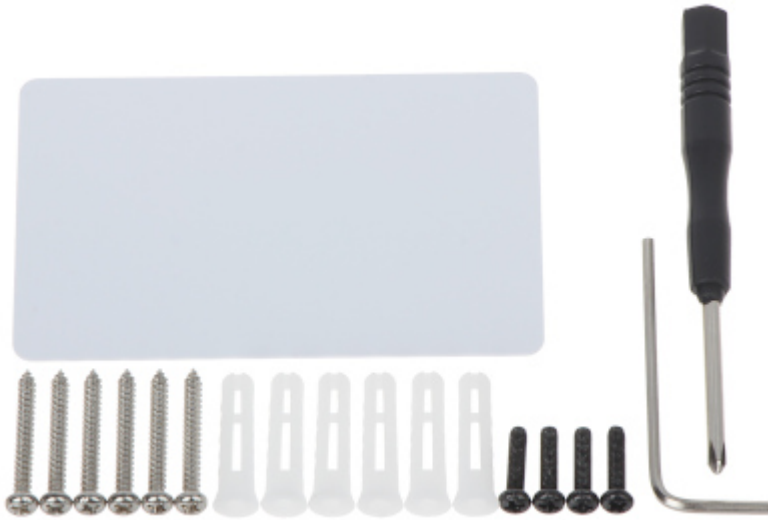

Front panel:

Rear view:

Internal view (after open the enclosure):

Connectors:

Memory card slot:

In the kit:

PACKAGE

Dimensions (L x W x H): 0x0x0 mm	Gross Weight: 0 kg
----------------------------------	--------------------