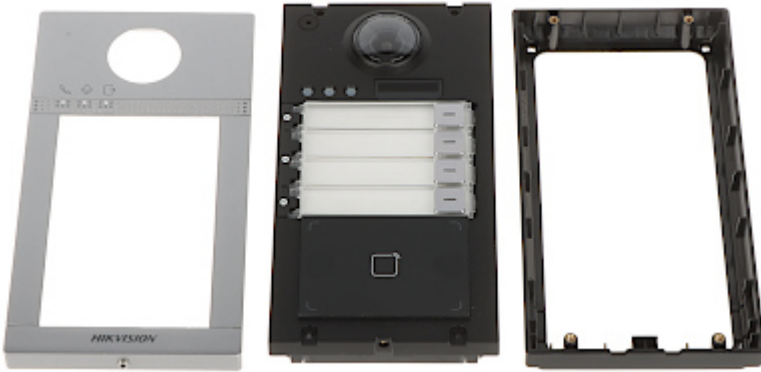

Wi-Fi / IP video doorphone is dedicated to work with II generation IP Hikvision internal panels.

Video Doorphone is mounted in a surface housing.

Sensor:	2 Mpx
Resolution:	1920 x 1080
Camera view angle:	129 °
IR illuminator:	✓
LED illuminator:	—
PIR detector:	—
Doorbell button:	4 pcs
proximity reader built-in:	MIFARE 13.56 MHz
Wireless transmission range:	The range limited only by the availability of the Wi-Fi network
Wi-Fi standard:	IEEE 802.11b / IEEE 802.11g / IEEE 802.11n
Network interface:	<ul style="list-style-type: none"> <li>• Ethernet</li> <li>• Wi-Fi</li> </ul>
RS-485 interface:	✓
Video output:	—
Video format:	H.264
Supported audio formats:	G.711
Alarm inputs:	4 pcs

Front panel:

Rear view:

Internal view (after open the enclosure):

Connectors:

Memory card slot:

In the kit: