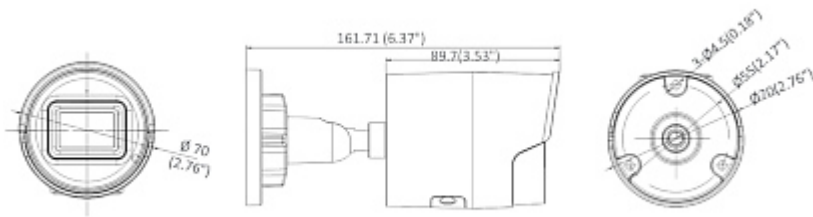

Camera dimensions:

Camera mounting side view: