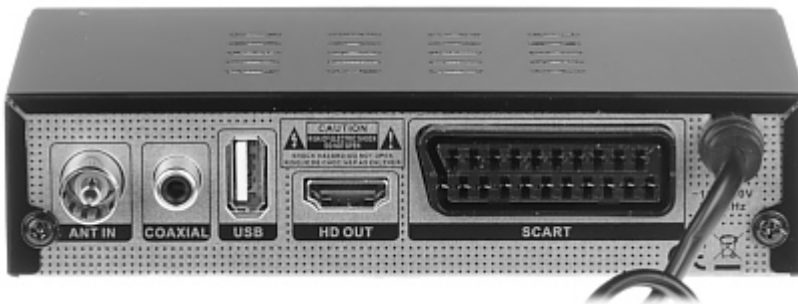

Connectors:

In the kit:

PACKAGE

Dimensions (L x W x H): 0x0x0 mm	Gross Weight: 0 kg