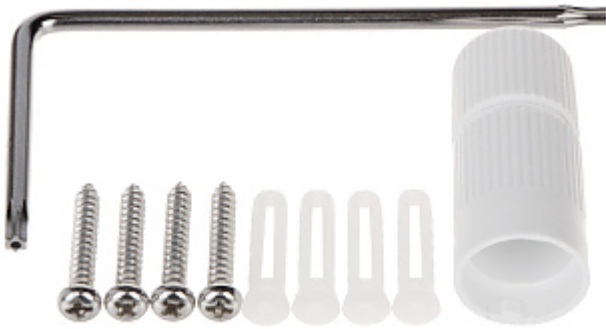

Camera is out from clamping ring:

Memory card slot and "Reset" button:

Camera connectors:

Mounting side view:

In the kit:

PACKAGE

Dimensions (L x W x H): 0x0x0 mm	Gross Weight: 0 kg
----------------------------------	--------------------