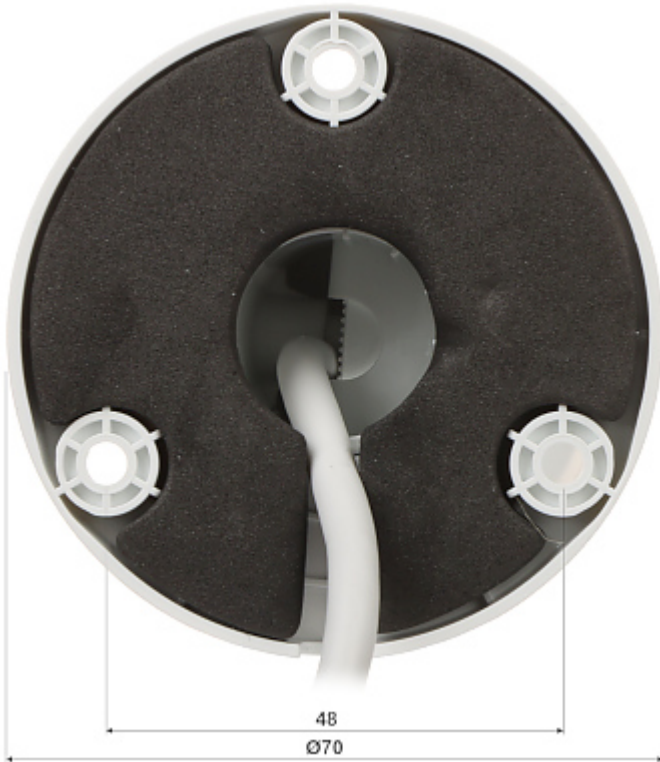

User Manual

Code: IPC-HFW1230S1-0280B-S5
IP CAMERA **IPC-HFW1230S1-0280B-S5** - 1080p 2.8 mm DAHUA

ONVIF:	19.12
Mobile phones support:	Port no.: 37777 or access by a cloud (P2P) <ul style="list-style-type: none">• Android: Free application DMSS• iOS (iPhone): Free application DMSS
Default admin user / password:	admin / - The administrator password should be set at the first start
Default IP address:	192.168.1.108
Web browser access ports:	80, 37777
PC client access ports:	37777
Mobile client access ports:	37777
Port ONVIF:	80
RTSP URL:	rtsp://admin:haslo@192.168.1.108:554/cam/realmonitor?channel=1&subtype=0 - Main stream rtsp://admin:haslo@192.168.1.108:554/cam/realmonitor?channel=1&subtype=1 - Sub stream
Main features:	<ul style="list-style-type: none">• D-WDR - Wide Dynamic Range• 3D-DNR - Digital Noise Reduction• ROI - improve the quality of selected parts of image• BLC - Back Light Compensation• HLC - High Light Compensation (spot)• ICR - Movable InfraRed filter• AGC - Automatic Gain Control• Auto White Balance• Mirror - Mirror image• Configurable Privacy Zones• Motion Detection - max. 4 zones
Power supply:	<ul style="list-style-type: none">• PoE (802.3af),• 12 V DC / 360 mA
Power consumption:	≤ 4.3 W @ 12 V DC ≤ 5.5 W @ PoE
Housing:	Compact - Plastic + Metal
Color:	White + Black
"Index of Protection":	IP67
Operation temp:	-40 °C ... 60 °C
Weight:	0.23 kg
Dimensions:	Ø 70 x 163 mm
Supported languages:	English, Spanish, Russian
Manufacturer / Brand:	DAHUA
Guarantee:	3 years

Side view:

Camera mounting side view:

See how to initialize DAHUA cameras:

:

Dimensions:

In the kit:

Example captures of device interface:

PACKAGE

User Manual

Code: IPC-HFW1230S1-0280B-S5

IP CAMERA **IPC-HFW1230S1-0280B-S5** - 1080p 2.8 mm DAHUA

Dimensions (L x W x H): 0x0x0 mm	Gross Weight: 0 kg
----------------------------------	--------------------