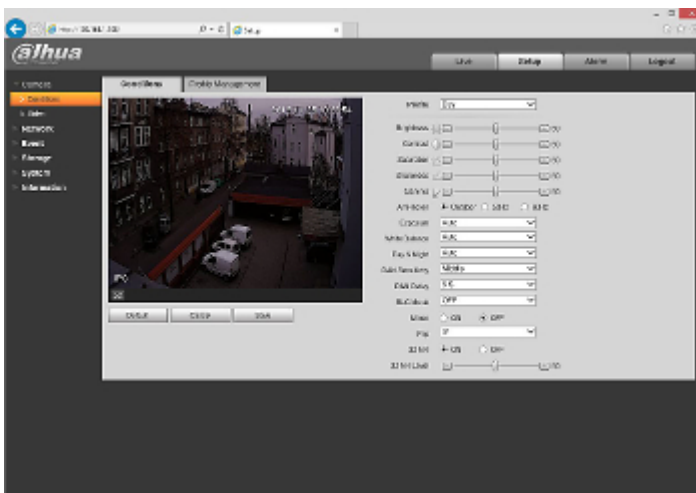

User Manual

Code: IPC-HFW1230S1-0280B-S5
IP CAMERA **IPC-HFW1230S1-0280B-S5** - 1080p 2.8 mm DAHUA

ONVIF:	19.12
Mobile phones support:	Port no.: 37777 or access by a cloud (P2P) <ul style="list-style-type: none">• Android: Free application DMSS• iOS (iPhone): Free application DMSS
Default admin user / password:	admin / - The administrator password should be set at the first start
Default IP address:	192.168.1.108
Web browser access ports:	80, 37777
PC client access ports:	37777
Mobile client access ports:	37777
Port ONVIF:	80
RTSP URL:	rtsp://admin:haslo@192.168.1.108:554/cam/realmonitor?channel=1&subtype=0 - Main stream rtsp://admin:haslo@192.168.1.108:554/cam/realmonitor?channel=1&subtype=1 - Sub stream
Main features:	<ul style="list-style-type: none">• D-WDR - Wide Dynamic Range• 3D-DNR - Digital Noise Reduction• ROI - improve the quality of selected parts of image• BLC - Back Light Compensation• HLC - High Light Compensation (spot)• ICR - Movable InfraRed filter• AGC - Automatic Gain Control• Auto White Balance• Mirror - Mirror image• Configurable Privacy Zones• Motion Detection - max. 4 zones
Power supply:	<ul style="list-style-type: none">• PoE (802.3af),• 12 V DC / 360 mA
Power consumption:	≤ 4.3 W @ 12 V DC ≤ 5.5 W @ PoE
Housing:	Compact - Plastic + Metal
Color:	White + Black
"Index of Protection":	IP67
Operation temp:	-40 °C ... 60 °C
Weight:	0.23 kg
Dimensions:	Ø 70 x 163 mm
Supported languages:	English, Spanish, Russian
Manufacturer / Brand:	DAHUA
Guarantee:	3 years

Side view:

Camera mounting side view:

See how to initialize DAHUA cameras:

:

Dimensions:

In the kit:

Example captures of device interface:

PACKAGE

User Manual

Code: IPC-HFW1230S1-0280B-S5

IP CAMERA **IPC-HFW1230S1-0280B-S5** - 1080p 2.8 mm DAHUA

Dimensions (L x W x H): 0x0x0 mm	Gross Weight: 0 kg
----------------------------------	--------------------