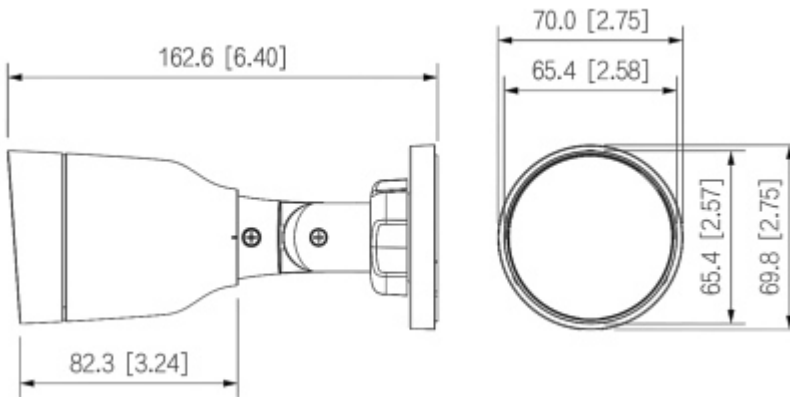

User Manual

Code: IPC-HFW1230S1-0280B-S5
IP CAMERA **IPC-HFW1230S1-0280B-S5** - 1080p 2.8 mm DAHUA

ONVIF:	19.12
Mobile phones support:	Port no.: 37777 or access by a cloud (P2P) <ul style="list-style-type: none">• Android: Free application DMSS• iOS (iPhone): Free application DMSS
Default admin user / password:	admin / - The administrator password should be set at the first start
Default IP address:	192.168.1.108
Web browser access ports:	80, 37777
PC client access ports:	37777
Mobile client access ports:	37777
Port ONVIF:	80
RTSP URL:	rtsp://admin:haslo@192.168.1.108:554/cam/realmonitor?channel=1&subtype=0 - Main stream rtsp://admin:haslo@192.168.1.108:554/cam/realmonitor?channel=1&subtype=1 - Sub stream
Main features:	<ul style="list-style-type: none">• D-WDR - Wide Dynamic Range• 3D-DNR - Digital Noise Reduction• ROI - improve the quality of selected parts of image• BLC - Back Light Compensation• HLC - High Light Compensation (spot)• ICR - Movable InfraRed filter• AGC - Automatic Gain Control• Auto White Balance• Mirror - Mirror image• Configurable Privacy Zones• Motion Detection - max. 4 zones
Power supply:	<ul style="list-style-type: none">• PoE (802.3af),• 12 V DC / 360 mA
Power consumption:	≤ 4.3 W @ 12 V DC ≤ 5.5 W @ PoE
Housing:	Compact - Plastic + Metal
Color:	White + Black
"Index of Protection":	IP67
Operation temp:	-40 °C ... 60 °C
Weight:	0.23 kg
Dimensions:	Ø 70 x 163 mm
Supported languages:	English, Spanish, Russian
Manufacturer / Brand:	DAHUA
Guarantee:	3 years

Side view:

Camera mounting side view:

See how to initialize DAHUA cameras:

:

Dimensions:

In the kit:

Example captures of device interface:

PACKAGE

User Manual

Code: IPC-HFW1230S1-0280B-S5

IP CAMERA **IPC-HFW1230S1-0280B-S5** - 1080p 2.8 mm DAHUA

Dimensions (L x W x H): 0x0x0 mm	Gross Weight: 0 kg
----------------------------------	--------------------