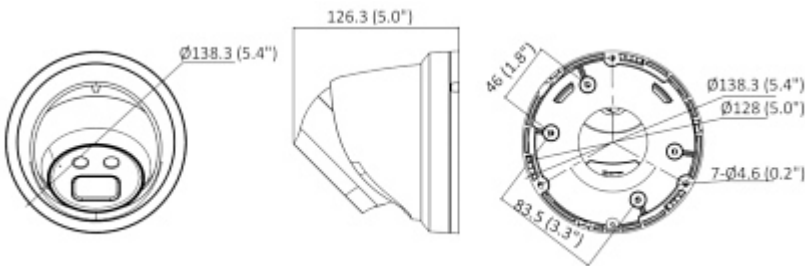

|            |                |
|------------|----------------|
| SAP Code:  | 311316213      |
| Guarantee: | <b>3 years</b> |

Camera is out from clamping ring:

Memory card slot and "Reset" button:

Mounting side view:

Camera mounting dimensions:

In the kit:

PACKAGE

# User Manual

Code: DS-2CD2366G2-I(2.8MM)(C)  
IP CAMERA **DS-2CD2366G2-I(2.8MM)(C)** ACUSENSE - 6 Mpx Hikvision

---

|                                  |                    |
|----------------------------------|--------------------|
| Dimensions (L x W x H): 0x0x0 mm | Gross Weight: 0 kg |
|----------------------------------|--------------------|