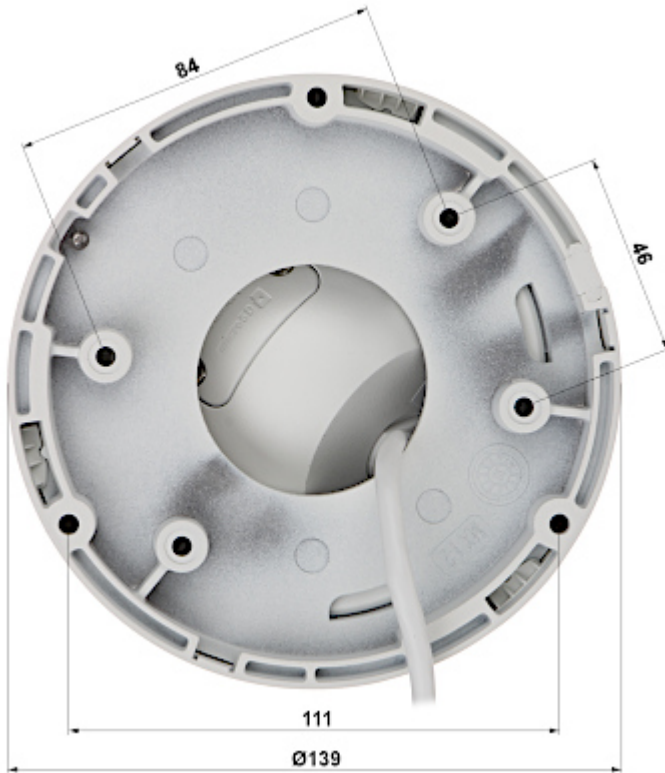

|            |                |
|------------|----------------|
| SAP Code:  | 311316213      |
| Guarantee: | <b>3 years</b> |

Camera is out from clamping ring:

Memory card slot and "Reset" button:

Mounting side view:

Camera mounting dimensions:

In the kit:

PACKAGE

# User Manual

Code: DS-2CD2366G2-I(2.8MM)(C)  
IP CAMERA **DS-2CD2366G2-I(2.8MM)(C)** ACUSENSE - 6 Mpx Hikvision

---

|                                  |                    |
|----------------------------------|--------------------|
| Dimensions (L x W x H): 0x0x0 mm | Gross Weight: 0 kg |
|----------------------------------|--------------------|