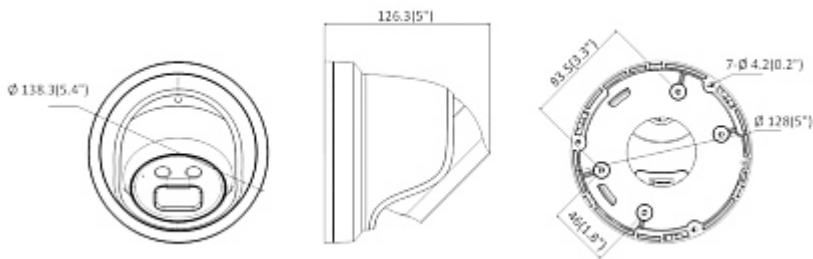

Camera dimensions:

In the kit:

PACKAGE

User Manual

Code: DS-2CD2366G2-IU(2.8MM)(C)(BLACK)
IP CAMERA **DS-2CD2366G2-IU(2.8MM)(C)(BLACK)** ACUSENSE - 6 Mpx Hikvision

Dimensions (L x W x H): 0x0x0 mm	Gross Weight: 0 kg
----------------------------------	--------------------