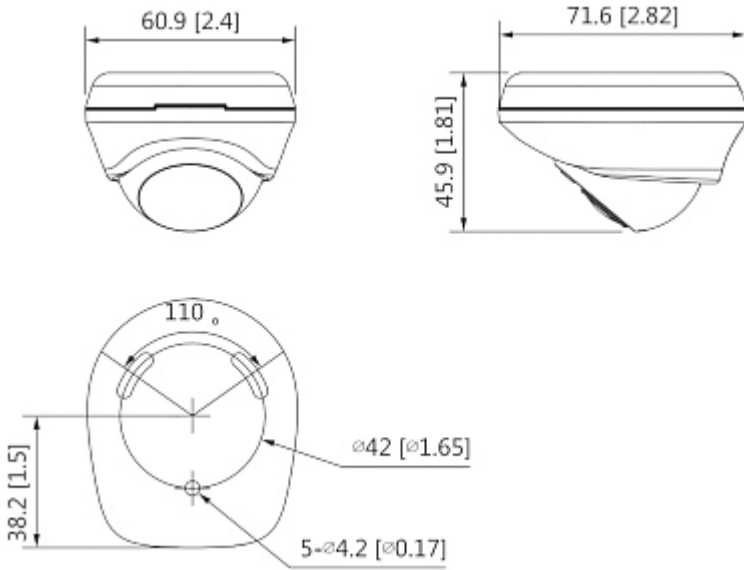

Small dimensions camera:

Mounting side view:

Connector:

Camera dimensions:

In the kit:

PACKAGE

Dimensions (L x W x H): 0x0x0 mm	Gross Weight: 0 kg
----------------------------------	--------------------