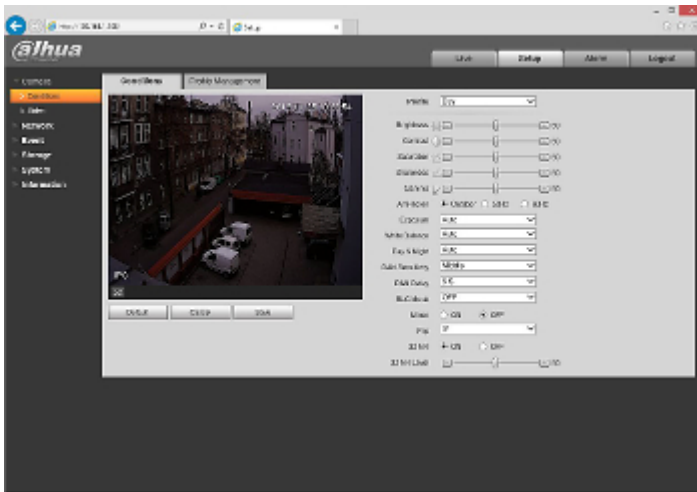

User Manual

Code: IPC-HFW1530S-0360B-S6
IP CAMERA **IPC-HFW1530S-0360B-S6** 5 Mpx 3.6 mm DAHUA

Main stream frame rate:	20 fps @ 5 Mpx 25 fps @ 4 Mpx
Network interface:	10/100 Base-T (RJ-45)
Network protocols:	IPv4/IPv6, HTTP, TCP, UDP, ARP, RTP, RTSP, SMTP, FTP, DHCP, DNS, DDNS, NTP, Multicast
WEB Server:	Built-in
Max. number of on-line users:	6
ONVIF:	20.06
Mobile phones support:	Port no.: 37777 or access by a cloud (P2P) • Android: Free application DMSS • iOS (iPhone): Free application DMSS
Default IP address:	192.168.1.108
Default admin user / password:	admin / - The administrator password should be set at the first start
Web browser access ports:	80, 37777
PC client access ports:	37777
Mobile client access ports:	37777
Port ONVIF:	80
RTSP URL:	rtsp://admin:haslo@192.168.1.108:554/cam/realmonitor?channel=1&subtype=0 - Main stream rtsp://admin:haslo@192.168.1.108:554/cam/realmonitor?channel=1&subtype=1 - Sub stream
Main features:	<ul style="list-style-type: none">• D-WDR - Wide Dynamic Range• 3D-DNR - Digital Noise Reduction• ROI - improve the quality of selected parts of image• BLC/HLC - Back Light / High Light Compensation• Possibility to change the resolution, quality and bit rate• Motion Detection• Privacy zones• Configurable Privacy Zones• Audio detection• Mirror - Mirror image
Power supply:	<ul style="list-style-type: none">• PoE (802.3af),• 12 V DC / 330 mA
Power consumption:	<ul style="list-style-type: none">• ≤ 3.9 W @ 12 V DC• ≤ 4.5 W @ PoE (802.3af)
Housing:	Compact - Metal
Color:	White
"Index of Protection":	IP67
Operation temp:	-40 °C ... 60 °C
Weight:	0.47 kg
Dimensions:	Ø 70 x 162 mm
Supported languages:	English, Spanish, Russian

Manufacturer / Brand:	DAHUA
Guarantee:	3 years

Side view:

Camera mounting side view:

Camera dimensions:

See how to initialize DAHUA cameras:

:

In the kit:

Example captures of device interface: