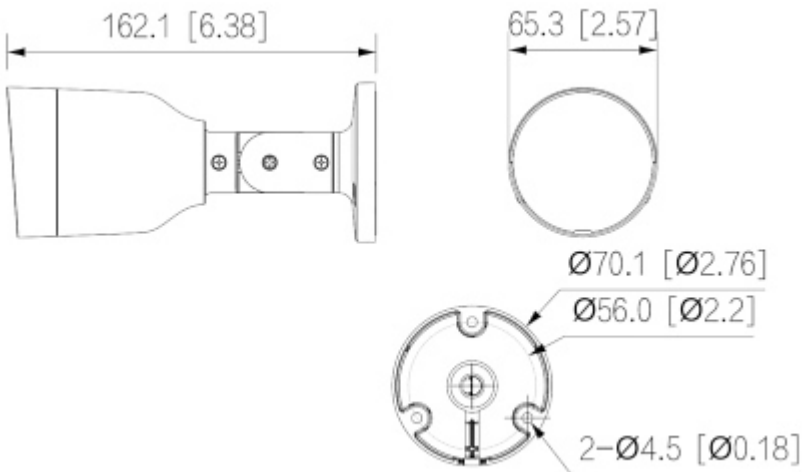

Manufacturer / Brand:	DAHUA
Guarantee:	3 years

Side view:

Camera mounting side view:

Camera dimensions:

See how to initialize DAHUA cameras:

:

In the kit:

Example captures of device interface:

PACKAGE

User Manual

Code: IPC-HFW1530S-0360B-S6
IP CAMERA **IPC-HFW1530S-0360B-S6** 5 Mpx 3.6 mm DAHUA

Dimensions (L x W x H): 0x0x0 mm	Gross Weight: 0 kg
----------------------------------	--------------------