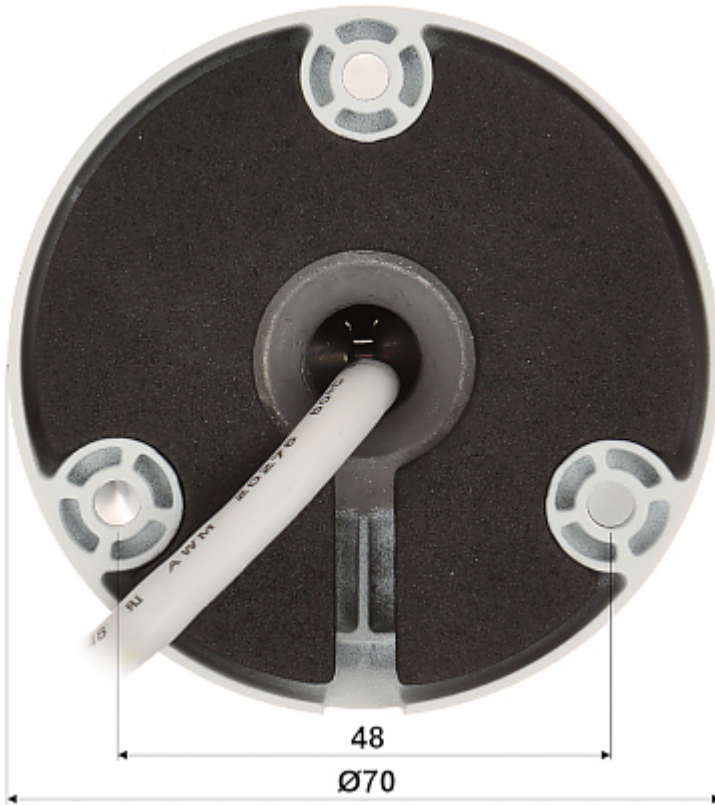

User Manual

Code: IPC-F22FEP-D

IP CAMERA **IPC-F22FEP-D** Wi-Fi BULLET 2-D Full-Color - 1080p 2.8 mm IMOU

Warning!

Please read the user manual included in this work as it contains important information related with safety of installation and use of the device.

User Manual

Code: IPC-F22FEP-D

IP CAMERA **IPC-F22FEP-D** Wi-Fi BULLET 2-D Full-Color - 1080p 2.8 mm IMOU

Mobile phones support:	Access by a cloud (P2P) <ul style="list-style-type: none">• Android: Free application IMOU• iOS (iPhone): Free application IMOU
Default admin user / password:	admin / - The administrator password should be set at the first start
Default IP address:	DHCP
Web browser access ports:	—
PC client access ports:	—
Mobile client access ports:	—
Port ONVIF:	—
RTSP URL:	—
Memory card slot:	Micro SD memory cards up to 256GB support (possible local recording)
Main features:	<ul style="list-style-type: none">• Wi-Fi Module - IEEE 802.11 b/g/n,• Motion Detection• People detection• Receive alarm notifications in the application when the camera detects motion• D-ZOOM - Digital Zoom : 16x• Built-in alarm siren• LED Floodlight• Full Color - colorful night mode• Light and sound alarm• RESET button
Power supply:	12 V DC / 1 A (power adapter included)
Power consumption:	< 5.1 W
"Index of Protection":	IP67
Weight:	0.35 kg
Dimensions:	148 x 74 x 74 mm
Supported languages:	—
Manufacturer / Brand:	DAHUA / IMOU
Guarantee:	2 years

Front view:

Side view:

Bottom view:

Memory card slot:

Mounting side view:

In the kit:

PACKAGE

Dimensions (L x W x H): 0x0x0 mm	Gross Weight: 0 kg
----------------------------------	--------------------

User Manual

Code: IPC-F22FEP-D

IP CAMERA **IPC-F22FEP-D** Wi-Fi BULLET 2-D Full-Color - 1080p 2.8 mm IMOU
