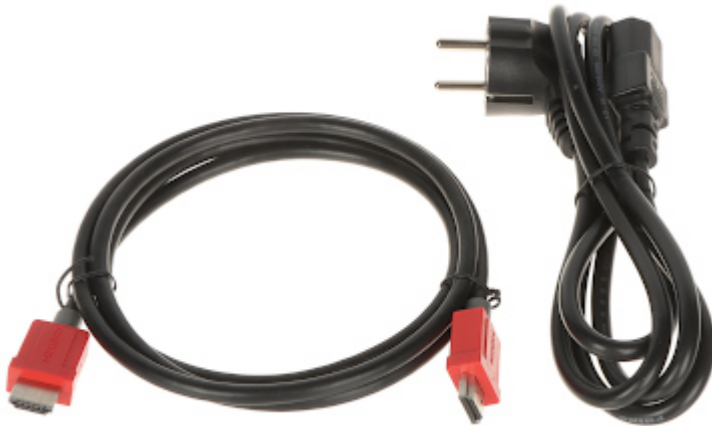

PACKAGE

Dimensions (L x W x H): 0x0x0 mm	Gross Weight: 0 kg