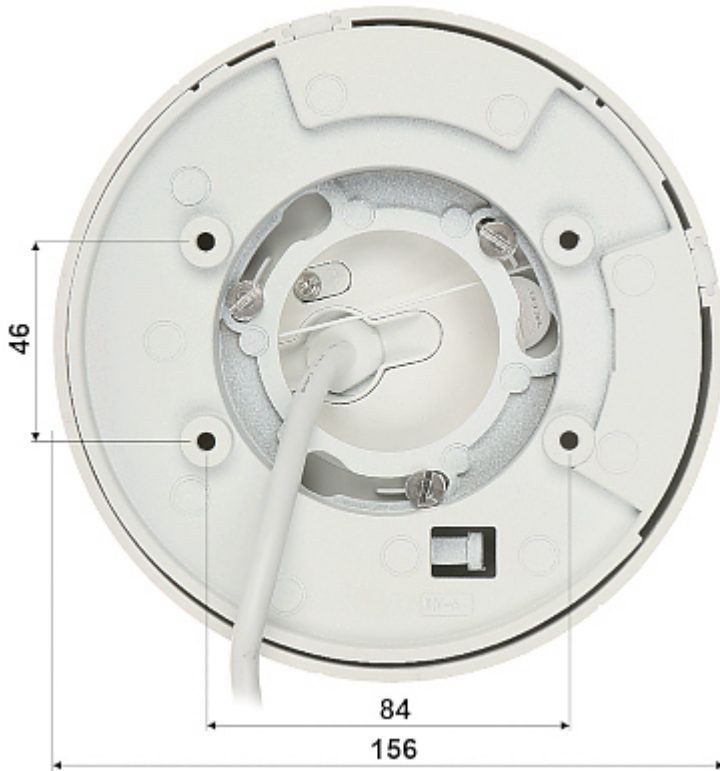

Side view:

Rear view:

Memory card slot and "Reset" button:

Grounding:

Dimensions:

Camera connectors:

In the kit:

PACKAGE

Dimensions (L x W x H): 0x0x0 mm	Gross Weight: 0 kg
----------------------------------	--------------------