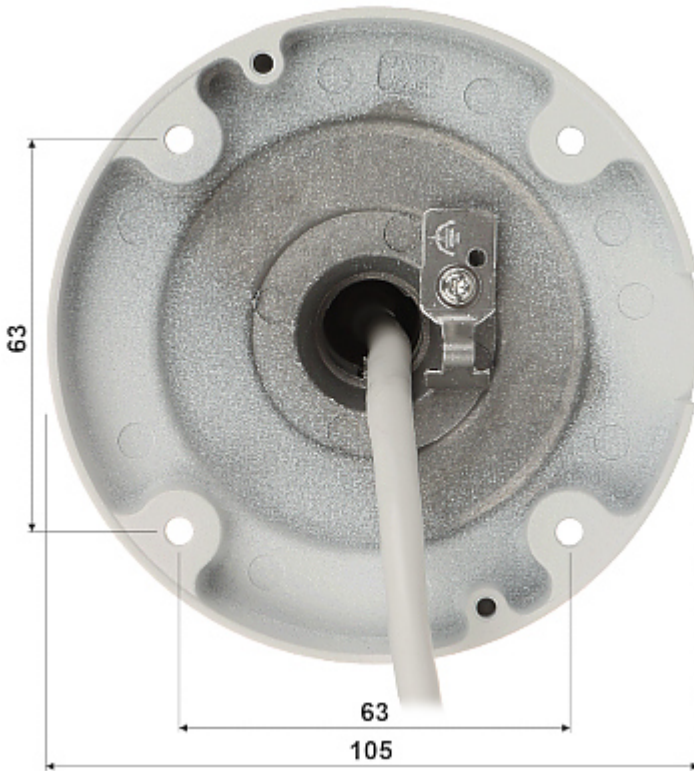

Mounting side view:

Connectors:

In the kit:

PACKAGE

Dimensions (L x W x H): 0x0x0 mm	Gross Weight: 0 kg
----------------------------------	--------------------