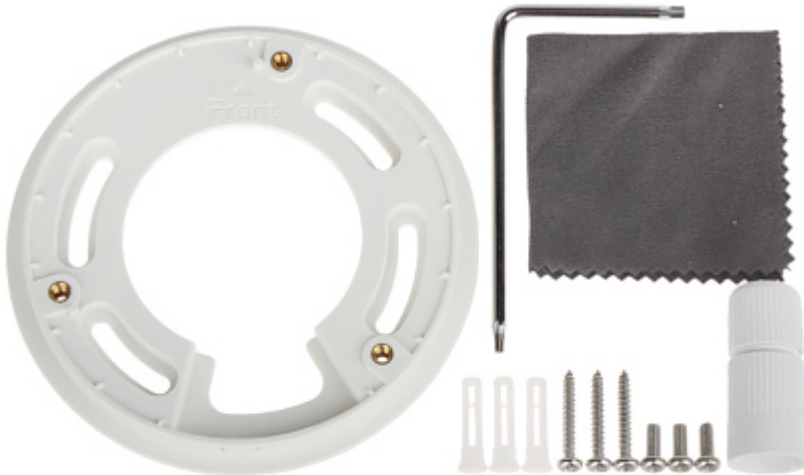

View after remove the cover:

Memory card slot:

Camera mounting side view:

Dimensions:

Camera connectors:

In the kit:

PACKAGE

Dimensions (L x W x H): 0x0x0 mm	Gross Weight: 0 kg
----------------------------------	--------------------