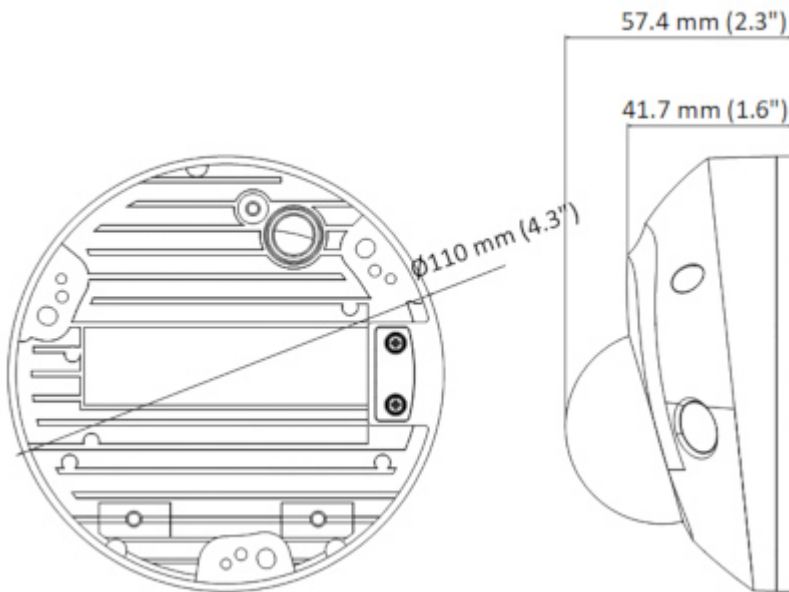

View after remove the cover:

Memory card slot:

Camera mounting side view:

Dimensions:

Camera connectors:

In the kit:

PACKAGE

Dimensions (L x W x H): 0x0x0 mm	Gross Weight: 0 kg
----------------------------------	--------------------