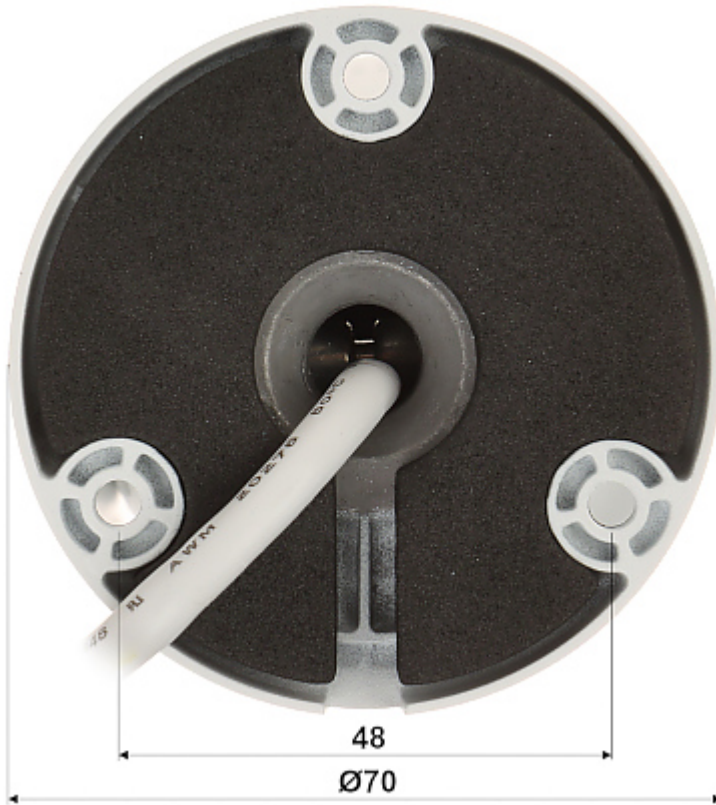

User Manual

Code: IPC-F42FP-D

IP CAMERA **IPC-F42FP-D** Wi-Fi BULLET 2E 4MP Full-Color - 3.7 Mpx 2.8 mm IMOU

Mobile phones support:	Access by a cloud (P2P) <ul style="list-style-type: none">• Android: Free application IMOU• iOS (iPhone): Free application IMOU
Default admin user / password:	admin / - The administrator password should be set at the first start
Default IP address:	DHCP
Web browser access ports:	—
PC client access ports:	—
Mobile client access ports:	—
Port ONVIF:	—
RTSP URL:	—
Memory card slot:	Micro SD memory cards up to 256GB support (possible local recording)
Main features:	<ul style="list-style-type: none">• Wi-Fi Module - IEEE 802.11 b/g/n,• Motion Detection• People detection• Receive alarm notifications in the application when the camera detects motion• D-ZOOM - Digital Zoom : 16x• Built-in alarm siren• LED Floodlight• Full Color - colorful night mode• Light and sound alarm• RESET button
Power supply:	12 V DC / 1 A (power adapter included)
Power consumption:	< 5.1 W
"Index of Protection":	IP67
Weight:	0.35 kg
Dimensions:	148 x 74 x 74 mm
Supported languages:	—
Manufacturer / Brand:	DAHUA / IMOU
Guarantee:	2 years

Front view:

Side view:

Bottom view:

Memory card slot:

Mounting side view:

In the kit:

PACKAGE

Dimensions (L x W x H): 0x0x0 mm	Gross Weight: 0 kg
----------------------------------	--------------------

User Manual

Code: IPC-F42FP-D

IP CAMERA **IPC-F42FP-D** Wi-Fi BULLET 2E 4MP Full-Color - 3.7 Mpx 2.8 mm IMOU
