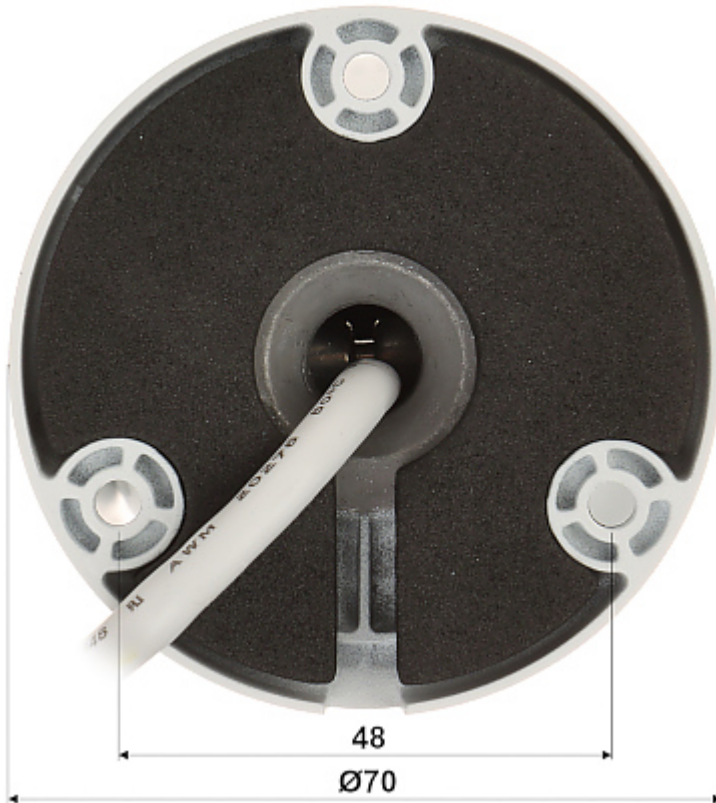

User Manual

Code: IPC-F42FEP-D

IP CAMERA **IPC-F42FEP-D** Wi-Fi BULLET 2 4MP Full-Color - 4 Mpx 2.8 mm IMOU

WEB Server:	—
Mobile phones support:	Access by a cloud (P2P) <ul style="list-style-type: none">• Android: Free application IMOU• iOS (iPhone): Free application IMOU
Default admin user / password:	admin / - The administrator password should be set at the first start
Default IP address:	DHCP
Web browser access ports:	—
PC client access ports:	—
Mobile client access ports:	—
Port ONVIF:	—
RTSP URL:	—
Memory card slot:	Micro SD memory cards up to 256GB support (possible local recording)
Main features:	<ul style="list-style-type: none">• Wi-Fi module - IEEE 802.11 b/g/n,• MIMO technology - increases the throughput of wireless link (multiple antennas transmission)• Motion Detection• People detection• D-ZOOM - Digital Zoom : 16x• Built-in alarm siren• LED Floodlight• Full Color - colorful night mode• Active deterrence function• Light and sound alarm• IMOU Cloud• RESET button
Power supply:	12 V DC / 1 A (power adapter included)
Power consumption:	< 7 W
"Index of Protection":	IP67
Weight:	0.35 kg
Dimensions:	148 x 74 x 74 mm
Supported languages:	—
Manufacturer / Brand:	DAHUA / IMOU
Guarantee:	2 years

Front view:

Side view:

Bottom view:

Memory card slot:

Mounting side view:

In the kit:

PACKAGE

Dimensions (L x W x H): 0x0x0 mm	Gross Weight: 0 kg
----------------------------------	--------------------

User Manual

Code: IPC-F42FEP-D

IP CAMERA **IPC-F42FEP-D** Wi-Fi BULLET 2 4MP Full-Color - 4 Mpx 2.8 mm IMOU
