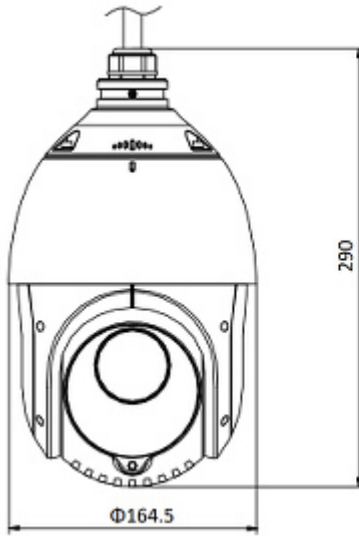

Bottom view:

Internal view of the housing:

Micro SD card slot is located inside the camera:

Camera connectors:

Camera dimensions:

Bracket dimensions:

In the kit:

PACKAGE

User Manual

Code: DS-2DE4425IW-DE(T5)

IP SPEED DOME CAMERA OUTDOOR **DS-2DE4425IW-DE(T5)** ACUSENSE 3.7 Mpx 4.8 ... 120 mm
Hikvision

Dimensions (L x W x H): 0x0x0 mm	Gross Weight: 0 kg
----------------------------------	--------------------