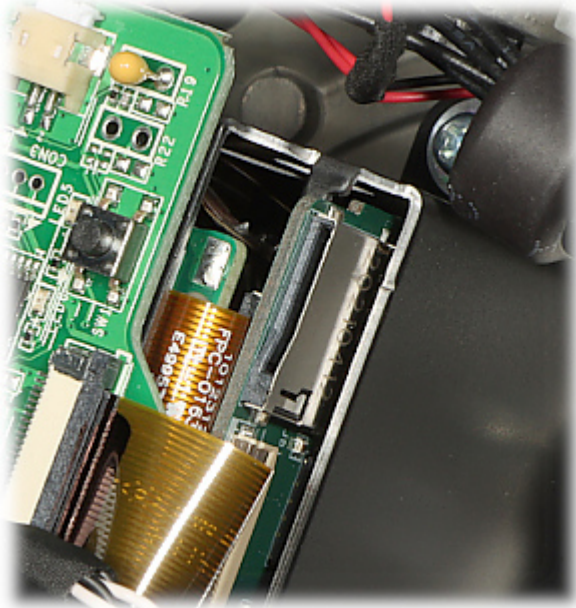

User Manual

Code: DS-2DE4425IW-DE(T5)

IP SPEED DOME CAMERA OUTDOOR **DS-2DE4425IW-DE(T5)** ACUSENSE 3.7 Mpx 4.8 ... 120 mm
Hikvision

Vertical rotation range:	-15 ° ... 90 °
RS-485 interface:	—
Number of presets:	300
Horizontal scan:	✓
Route settings:	8
Image compression method:	H.265+ / H.265 / H.264+ / H.264 / MJPEG
Alarm inputs / outputs:	1 / 1
Audio:	<ul style="list-style-type: none">• External microphone input• Audio output• Audio detection• Bi-directional audio streaming support• Noise reduction
Main stream frame rate:	25 fps @ 3.7 Mpx
Network interface:	10/100 Base-TX (RJ-45)
Network protocols:	IPv4/IPv6, HTTP, HTTPS, IEEE 802.1x, QoS, FTP, SMTP, UPnP, SNMP, DNS, DDNS, NTP, RTSP, RTCP, RTP, TCP/IP, UDP, IGMP, ICMP, DHCP, PPPoE, Bonjour, WebSocket, WebSockets
WEB Server:	Built-in, NVR compliance
Max. number of on-line users:	20
ONVIF:	✓
Memory card slot:	Micro SD memory cards up to 256GB support (possible local recording)
Mobile phones support:	Port no.: 8000 or access by a cloud (P2P) <ul style="list-style-type: none">• Android: Free application Hik-Connect• iOS: Free application Hik-Connect
Default admin user / password:	admin / - The administrator password should be set at the first start
Default IP address:	192.168.1.64
Web browser access ports:	80
PC client access ports:	Port no.: 8000 or access by a cloud (P2P) - iVMS-4200 application
Mobile client access ports:	8000
Port ONVIF:	80
RTSP URL:	<ul style="list-style-type: none">• Main stream : rtsp://user:password@192.168.1.64:554/Streaming/Channels/101/ <ul style="list-style-type: none">• Sub stream : rtsp://user:password@192.168.1.64:554/Streaming/Channels/102/

Bottom view:

Internal view of the housing:

Micro SD card slot is located inside the camera:

Camera connectors:

Camera dimensions:

Bracket dimensions:

In the kit:

PACKAGE