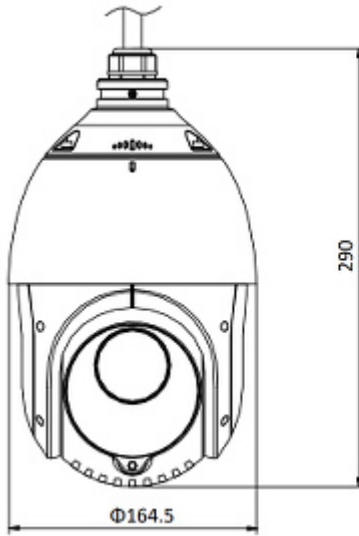

Bottom view:

Internal view of the housing:

Micro SD card slot is located inside the camera:

Camera connectors:

Camera dimensions:

Bracket dimensions:

In the kit:

PACKAGE

User Manual

Code: DS-2DE4215IW-DE(T5)

IP SPEED DOME CAMERA OUTDOOR **DS-2DE4215IW-DE(T5)** ACUSENSE - 1080p 5 ... 75 mm
Hikvision

Dimensions (L x W x H): 0x0x0 mm	Gross Weight: 0 kg
----------------------------------	--------------------