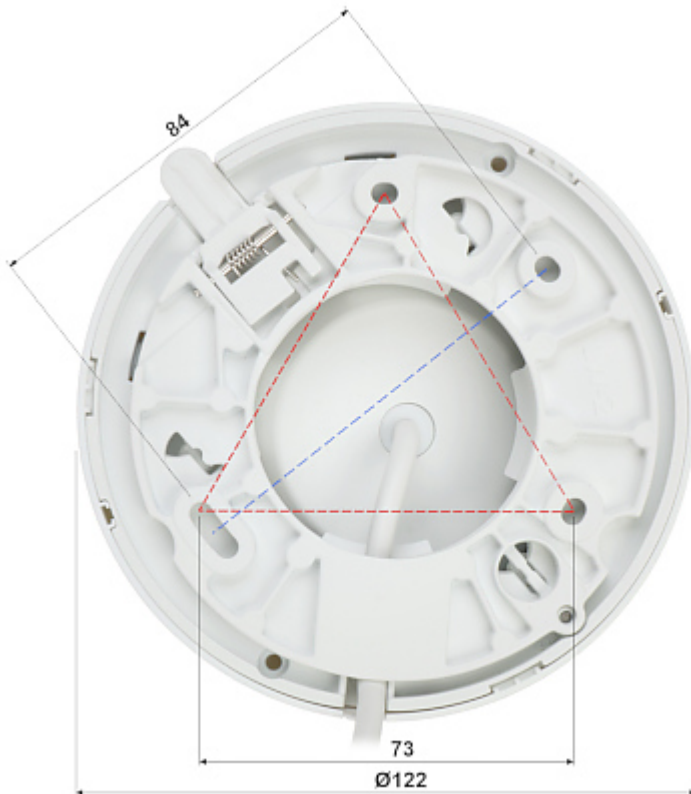

Guarantee:

3 years

Camera is out from clamping ring:

Memory card slot and "Reset" button:

Mounting dimensions:

See how to initialize DAHUA cameras:

:

In the kit:

Example captures of device interface:

PACKAGE

Dimensions (L x W x H): 0x0x0 mm	Gross Weight: 0 kg
----------------------------------	--------------------