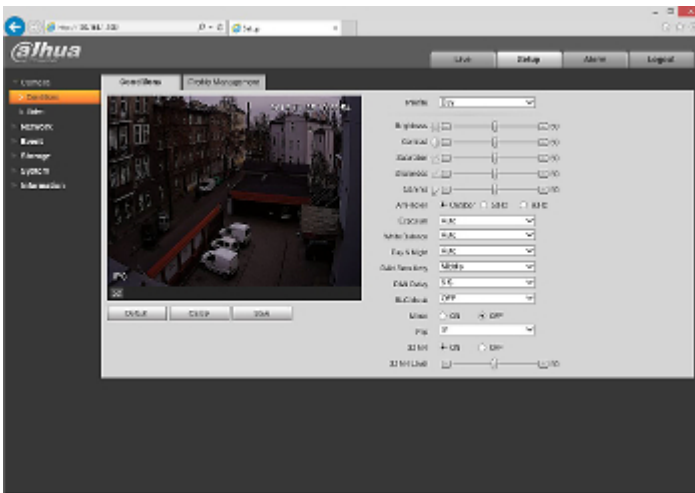

PACKAGE

Dimensions (L x W x H): 0x0x0 mm	Gross Weight: 0 kg