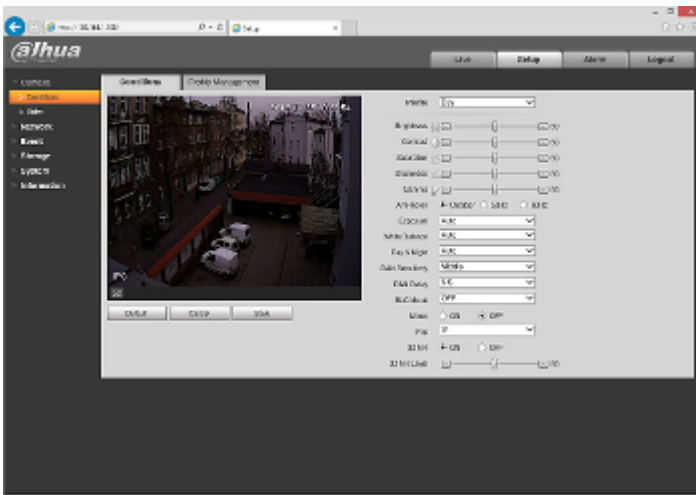

Internal view of the housing:

Mounting side view:

User Manual

Code: IPC-HDBW2441E-S-0280B

IP VANDALPROOF CAMERA **IPC-HDBW2441E-S-0280B** WizSense - 4 Mpx 2.8 mm DAHUA

PACKAGE

Dimensions (L x W x H): 0x0x0 mm	Gross Weight: 0 kg
----------------------------------	--------------------