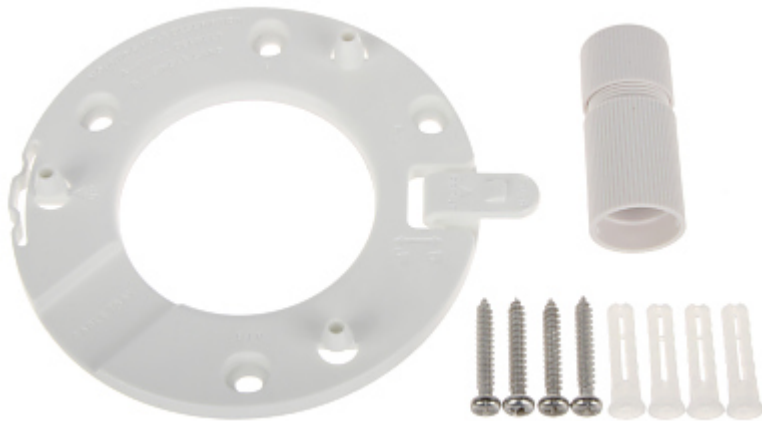

Camera is out from clamping ring:

Memory card slot and "Reset" button:

Camera mounting side view:

See how to initialize DAHUA cameras:

:

In the kit:

Example captures of device interface: