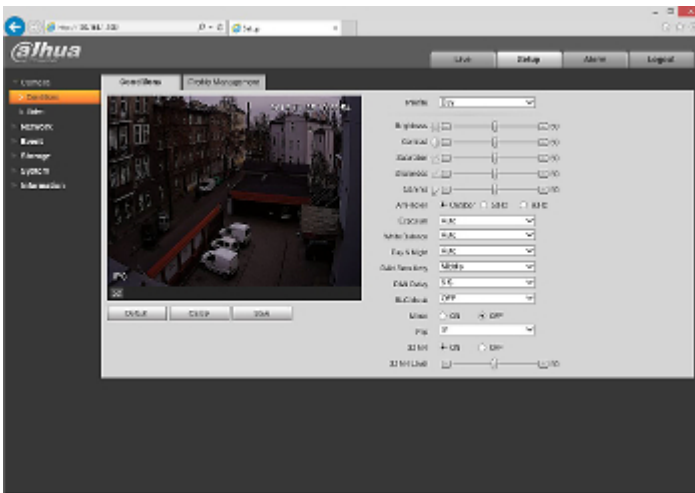

Camera is out from clamping ring:

Memory card slot and "Reset" button:

Camera mounting side view:

See how to initialize DAHUA cameras:

:

In the kit:

Example captures of device interface: