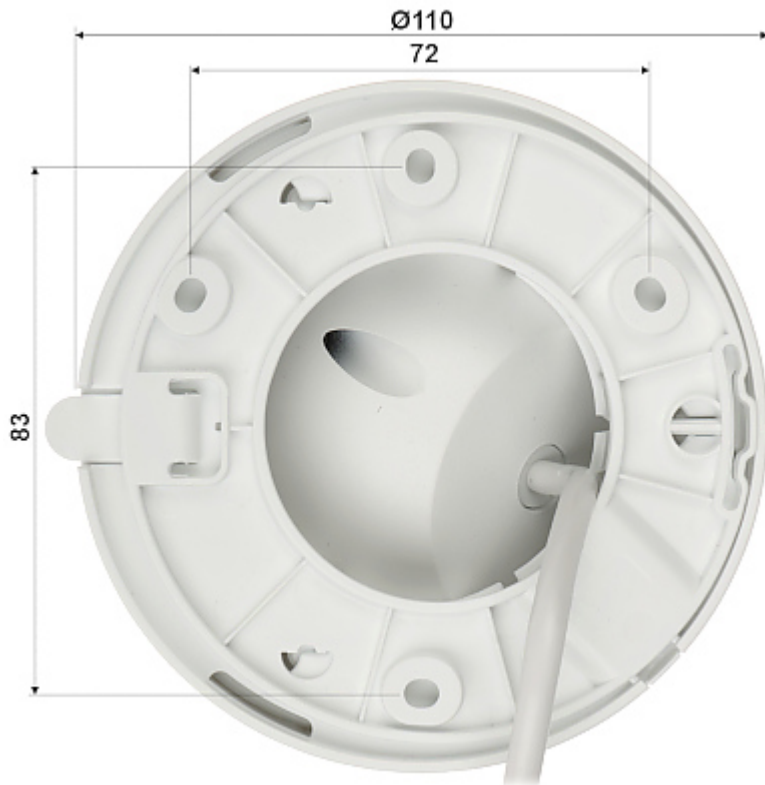

Operation temp:	-40 °C ... 60 °C
Weight:	0.39 kg
Dimensions:	Ø 110 x 101 mm
Supported languages:	Polish, English, Czech, French, Spanish, Dutch, German, Russian, Portuguese, Romanian, Turkish, Ukrainian, Hungarian, Italian
Manufacturer / Brand:	DAHUA
Guarantee:	<b>3 years</b>

Camera is out from clamping ring:

Memory card slot and "Reset" button:

Camera mounting side view:

See how to initialize DAHUA cameras:

:

In the kit:

Example captures of device interface: