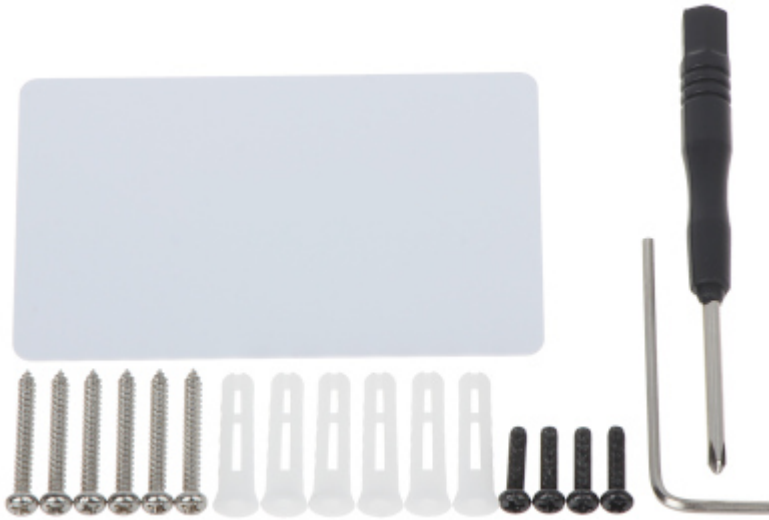

Front panel:

Rear view:

Internal view (after open the enclosure):

Connectors:

Memory card slot:

In the kit:

PACKAGE

Dimensions (L x W x H): 0x0x0 mm	Gross Weight: 0 kg
----------------------------------	--------------------